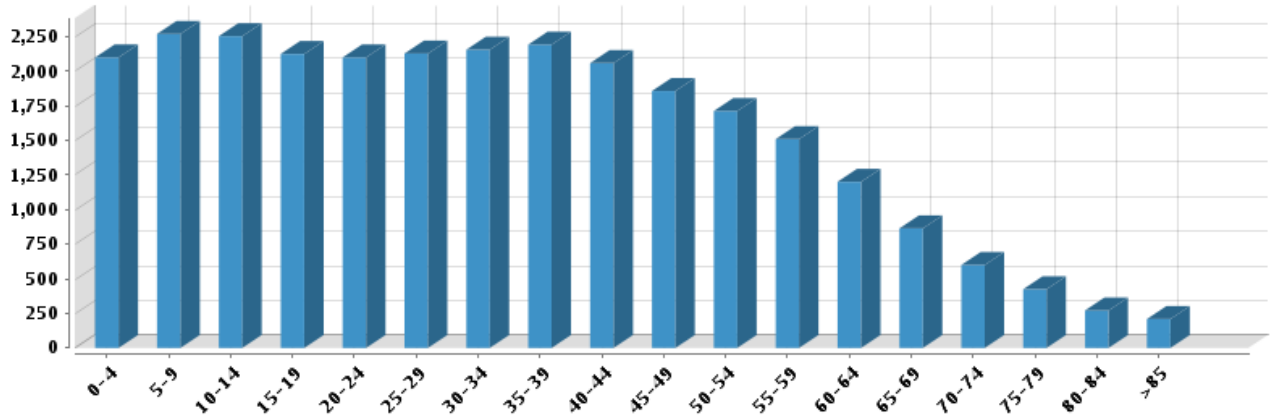

Demographics

Based on ZIP Code: **07206**

Population

Summary

Estimated Population: **28,048**
 Population Growth (since 2010): **5.3%**
 Population Density (ppl / mile): **17,520**
 Median Age: **32.41**

Household

Number of Households: **8,229**
 Household Size (ppl): **3**
 Households w/ Children: **4,099**

Age

Gender

Marital Status

Housing

Summary

Median Home Sale Price: **\$196,000**
 Median Year Built: **1952**

Stability