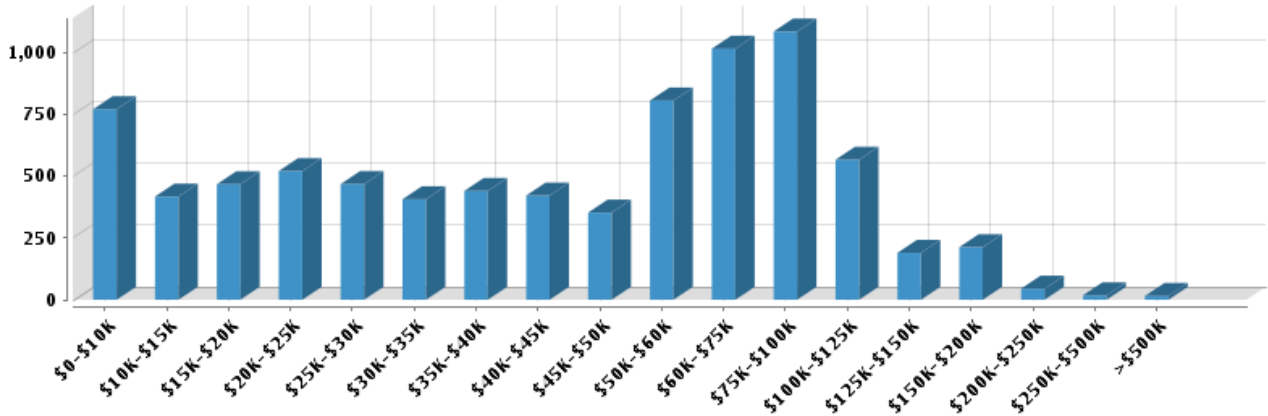

Household Income

Average Household Income: **$55,742**

Average Per Capita Income: **$16,423**