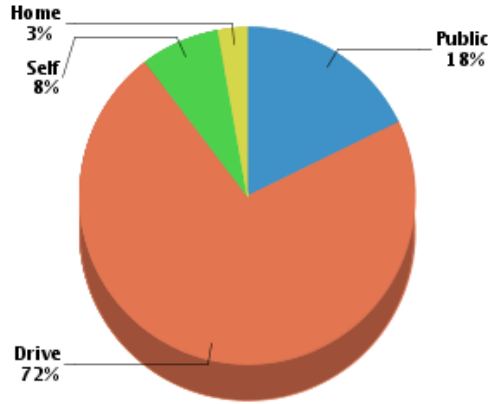

Data not available

Quality of Life

Workers by Industry

Agricultural, Forestry, Fishing:	4
Construction:	233
Manufacturing:	713
Transportation and Communications:	773
Wholesale Trade:	108
Retail Trade:	1,863
Finance, Insurance and Real Estate:	343
Services:	1,064
Public Administration:	202
Unclassified:	35

Workforce

Household Income

Average Household Income: **\$55,742**

Average Per Capita Income: **\$16,423**

Commute Method

Weather

January High Temp (avg °F):	38.1
January Low Temp (avg °F):	24.4
July High Temp (avg °F):	85.2
July Low Temp (avg °F):	69.1
Annual Precipitation (inches):	46.25