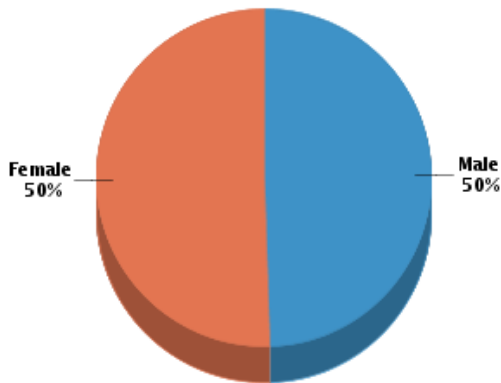

Demographics

Based on ZIP Code: **07206**

Population

Summary

Estimated Population: **28,048**
Population Growth (since 2010): **5.3%**
Population Density (ppl / mile): **17,520**
Median Age: **32.41**

Household

Number of Households: **8,229**
Household Size (ppl): **3**
Households w/ Children: **4,099**

Age

Gender

Marital Status

Housing

Summary

Median Home Sale Price: **$196,000**
Median Year Built: **1952**

Stability

Data not available