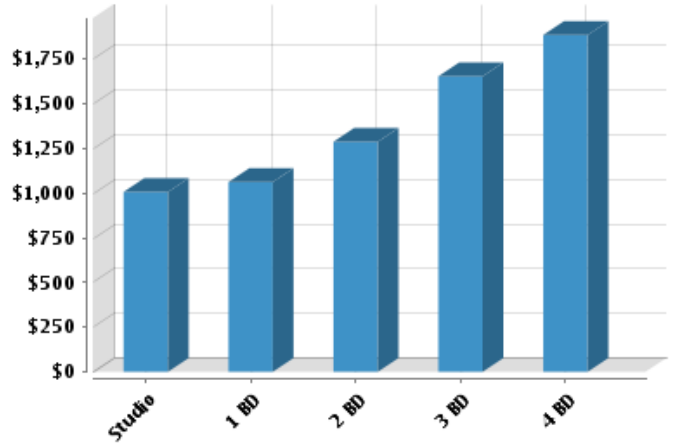

Quality of Life

Workers by Industry

Agricultural, Forestry, Fishing:	4
Construction:	233
Manufacturing:	713
Transportation and Communications:	773
Wholesale Trade:	108
Retail Trade:	1,863
Finance, Insurance and Real Estate:	343
Services:	1,064
Public Administration:	202
Unclassified:	35