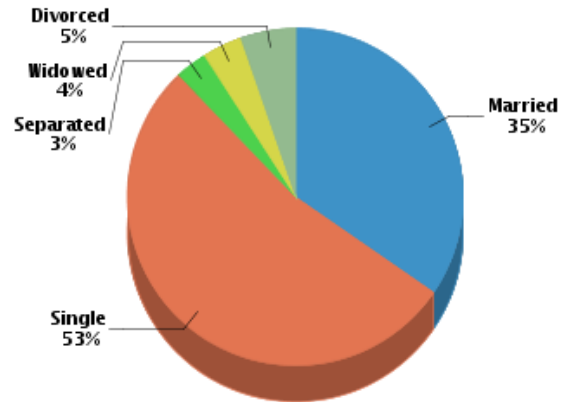

Demographics

Based on ZIP Code: **07206**

Population

Summary

Estimated Population: **28,048**
 Population Growth (since 2010): **5.3%**
 Population Density (ppl / mile): **17,520**
 Median Age: **32.41**

Household

Number of Households: **8,229**
 Household Size (ppl): **3**
 Households w/ Children: **4,099**

Age

Gender

Marital Status

Housing

Summary

Median Home Sale Price: **\$196,000**
 Median Year Built: **1952**

Stability

Data not available

Quality of Life

Workers by Industry

Agricultural, Forestry, Fishing:	4
Construction:	233
Manufacturing:	713
Transportation and Communications:	773
Wholesale Trade:	108
Retail Trade:	1,863
Finance, Insurance and Real Estate:	343
Services:	1,064
Public Administration:	202
Unclassified:	35