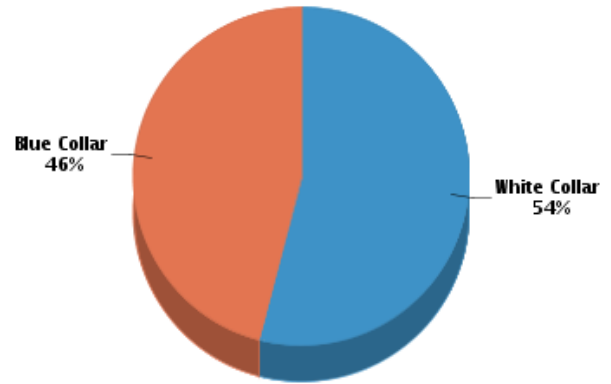

Quality of Life

Workers by Industry

Agricultural, Forestry, Fishing:	4
Construction:	233
Manufacturing:	713
Transportation and Communications:	773
Wholesale Trade:	108
Retail Trade:	1,863
Finance, Insurance and Real Estate:	343
Services:	1,064
Public Administration:	202
Unclassified:	35

Workforce

Household Income

Average Household Income: **$55,742**

Average Per Capita Income: **$16,423**