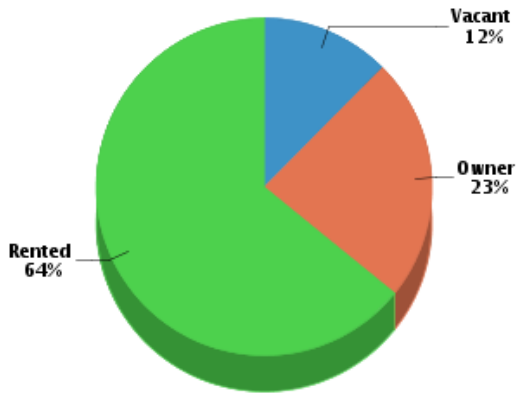

Number of Households: **8,229**
 Household Size (ppl): **3**
 Households w/ Children: **4,099**

Age

Gender

Marital Status

Housing

Summary

Median Home Sale Price: **\$196,000**
 Median Year Built: **1952**

Stability

Data not available

Quality of Life

Workers by Industry

Agricultural, Forestry, Fishing:	4
Construction:	233
Manufacturing:	713
Transportation and Communications:	773
Wholesale Trade:	108
Retail Trade:	1,863
Finance, Insurance and Real Estate:	343
Services:	1,064
Public Administration:	202
Unclassified:	35