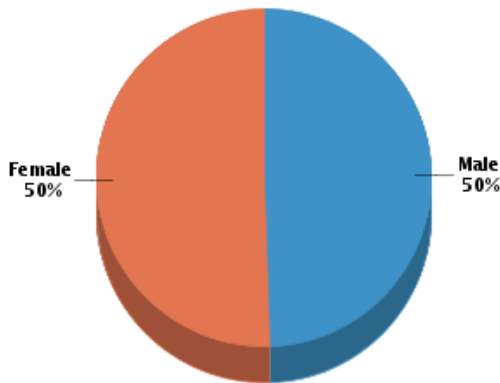

Demographics

Based on ZIP Code: **07206**

Population

Summary

Estimated Population: **28,048**
Population Growth (since 2010): **5.3%**
Population Density (ppl / mile): **17,520**
Median Age: **32.41**

Household

Number of Households: **8,229**
Household Size (ppl): **3**
Households w/ Children: **4,099**

Age

Gender

Marital Status

Housing

Summary

Median Home Sale Price: **$196,000**
Median Year Built: **1952**

Stability

Data not available