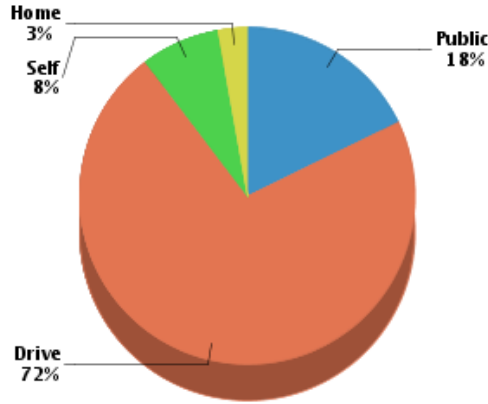

Data not available

Quality of Life

Workers by Industry

Agricultural, Forestry, Fishing:	4
Construction:	233
Manufacturing:	713
Transportation and Communications:	773
Wholesale Trade:	108
Retail Trade:	1,863
Finance, Insurance and Real Estate:	343
Services:	1,064
Public Administration:	202
Unclassified:	35

Workforce

Household Income

Average Household Income: \$55,742

Average Per Capita Income: \$16,423

Commute Method

Weather

January High Temp (avg °F):	38.1
January Low Temp (avg °F):	24.4
July High Temp (avg °F):	85.2
July Low Temp (avg °F):	69.1
Annual Precipitation (inches):	46.25