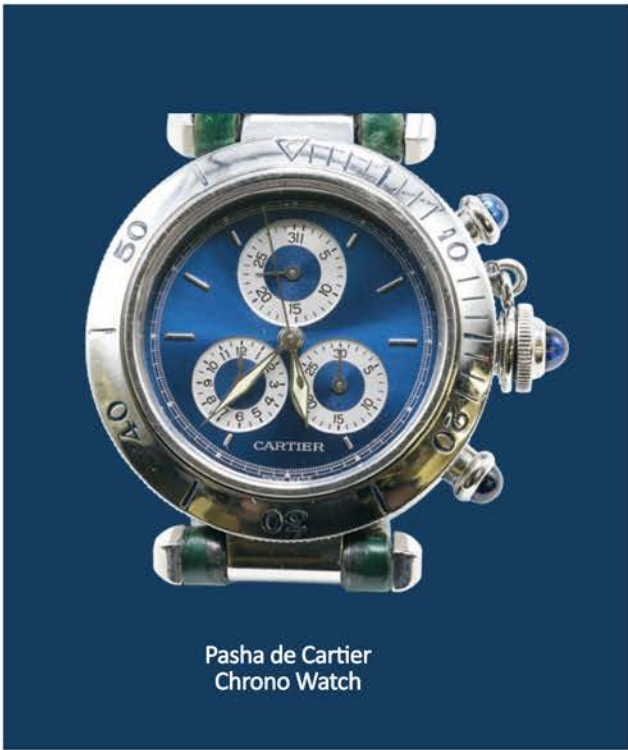

The selection of fine **white diamonds, colored gemstones, and natural pearls** is wide and varied with fresh-to-the-market designer examples from several collections.

Ruby and Diamond Brooch

Breitling Blackbird Automatic Wrist Watch

18KW Gold Diamond Necklace

Platinum Akoya Pearl and Diamond Necklace

Black Stingray Diamond Bracelet and 18KY Gold Cream Stingray Diamond Bracelet

Bone Skull Platinum Diamond Pendant

Mark Davis 18K Gold Garnet and Citrine Bakelite Bracelets