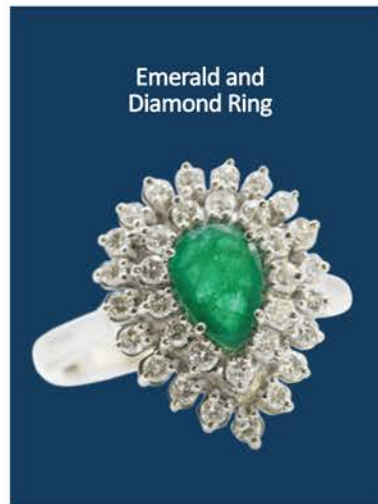

The selection of fine **white diamonds, colored gemstones, and natural pearls** is wide and varied with fresh-to-the-market designer examples from several collections.

Ruby and Diamond Brooch

Breitling Blackbird Automatic Wrist Watch

18KW Gold Diamond Necklace

Platinum Akoya Pearl and Diamond Necklace

Black Stingray Diamond Bracelet and 18KY Gold Cream Stingray Diamond Bracelet

Bone Skull Platinum Diamond Pendant

Mark Davis 18K Gold Garnet and Citrine Bakelite Bracelets

Pasha de Cartier  
Chrono Watch

Platinum Diamond  
Earrings

14KY Gold  
Diamond Cuff  
Bracelet

Rolex 14KY Gold  
Oyster Perpetual  
Watch

Emerald and  
Diamond Ring

18KY Gold Ruby and  
Diamond Earrings

Franck Muller Geneve  
18K Gold Curvex Watch

Rolex Diamond Oyster  
Perpetual Date Watch

Franck Muller Geneve  
TransAmerica Watch

18KW Gold  
Diamond Ring

18K Gold Diamond  
Bracelet

14KY Gold Diamond  
Stud Earrings

18KY Gold Blue and  
Yellow Sapphire Ring