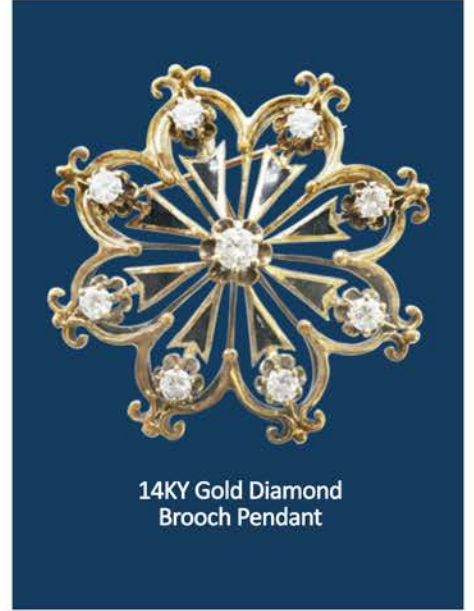

# LUXURY JEWELRY AUCTION

Live & Online | Tuesday, January 28, 2020 | 1:00 PM ET

18KW Gold Sapphire  
and Diamond Earrings

Platinum Sapphire and  
Diamond Brooch

14KY Gold Sapphire

18KW Gold Pearl and Diamond Necklace

18KY Gold Sapphire and Diamond Ring

Bulgari 18KY Gold Diamond Ring

14KY Gold Diamond Brooch Pendant

18KY Gold Ruby and Diamond Bracelet

Jaeger-Le Coultre 18KY Gold Moon Phase Watch

Diamond Eternity Band Ring