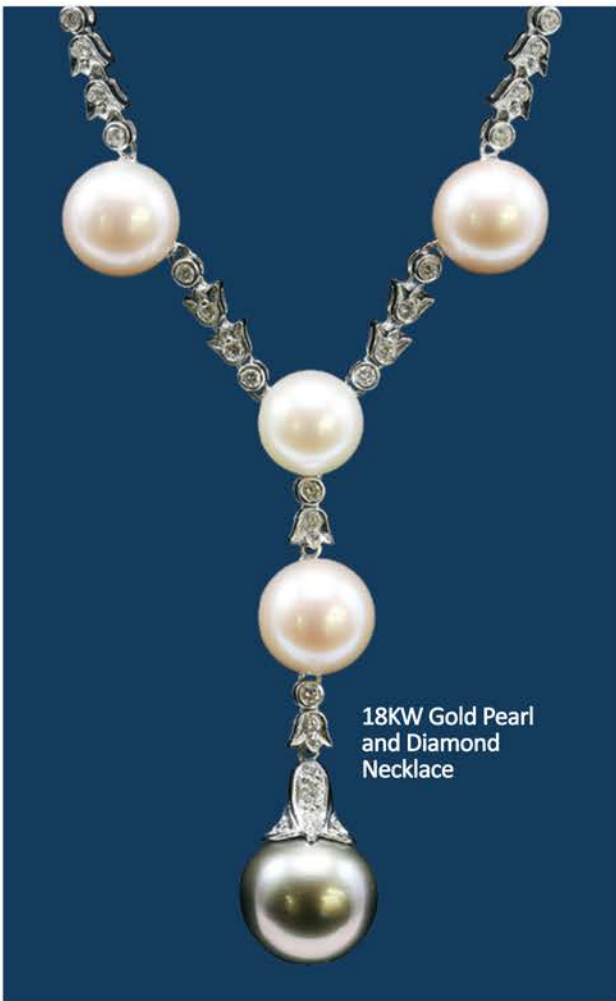

# LUXURY JEWELRY AUCTION

Live & Online | Tuesday, January 28, 2020 | 1:00 PM ET

18KW Gold Sapphire  
and Diamond Earrings

Platinum Sapphire and  
Diamond Brooch

14KY Gold Sapphire

18KW Gold Pearl and Diamond Necklace

18KY Gold Sapphire and Diamond Ring

Bulgari 18KY Gold Diamond Ring

14KY Gold Diamond Brooch Pendant

18KY Gold Ruby and Diamond Bracelet

Jaeger-Le Coultre 18KY Gold Moon Phase Watch

Diamond Eternity Band Ring

The selection of fine **white diamonds, colored gemstones, and natural pearls** is wide and varied with fresh-to-the-market designer examples from several collections.

Ruby and Diamond Brooch

Breitling Blackbird Automatic Wrist Watch