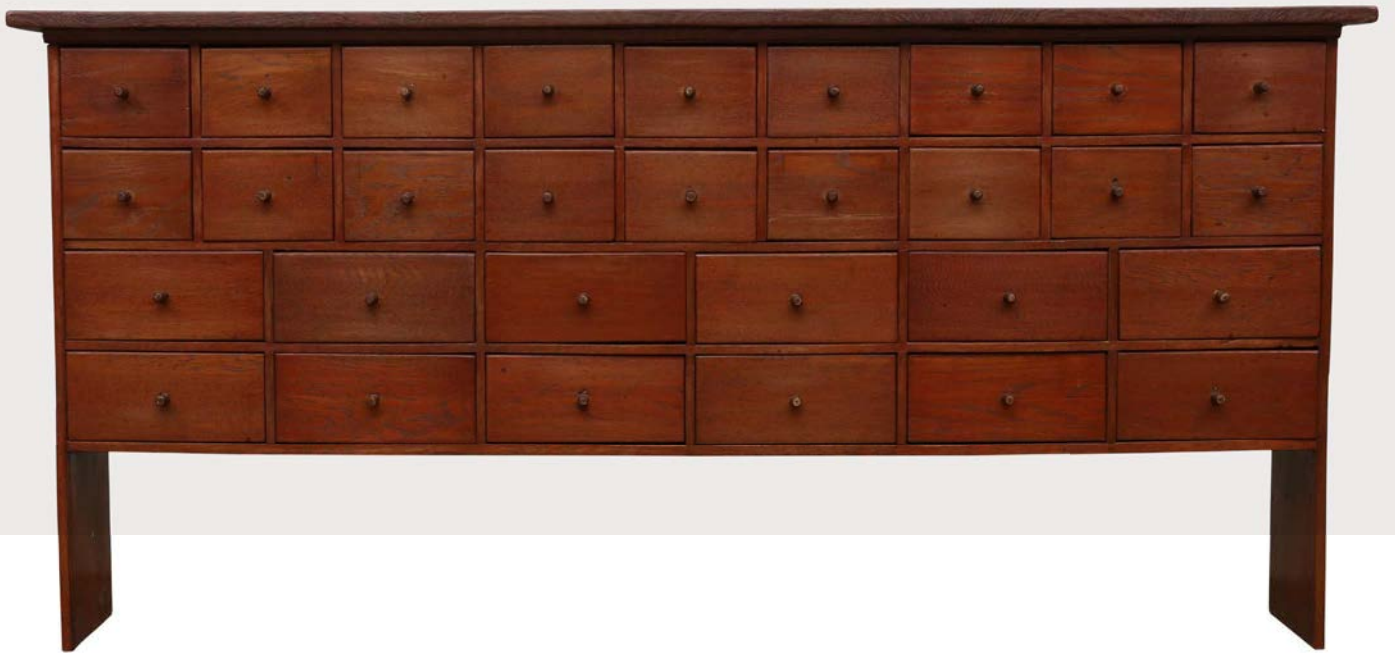

Chippendale Tall Case Clock
Cherry
96"h x 21"w x 10"d

Pennsylvania Dutch Cupboard
Pine
83"h x 50"d x 19.5"w

Apothecary Cabinet
Pine and Oak
36"h x 74"w x 12"d

Lalique
"Luxembourg Vase"
Frosted Glass
8.5"h x 10"round