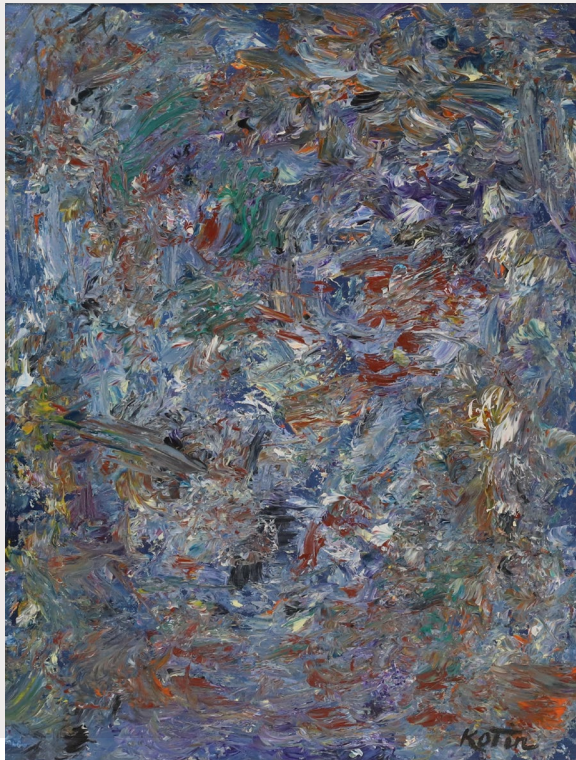

"Capture of Triton"

Count Bruhl's Tailor

"Dawn"

Meissen

Albert Kotin

Val Bertoia Sonambient
Sculpture

Danish Lounge Chair

20th C. Modern & Design