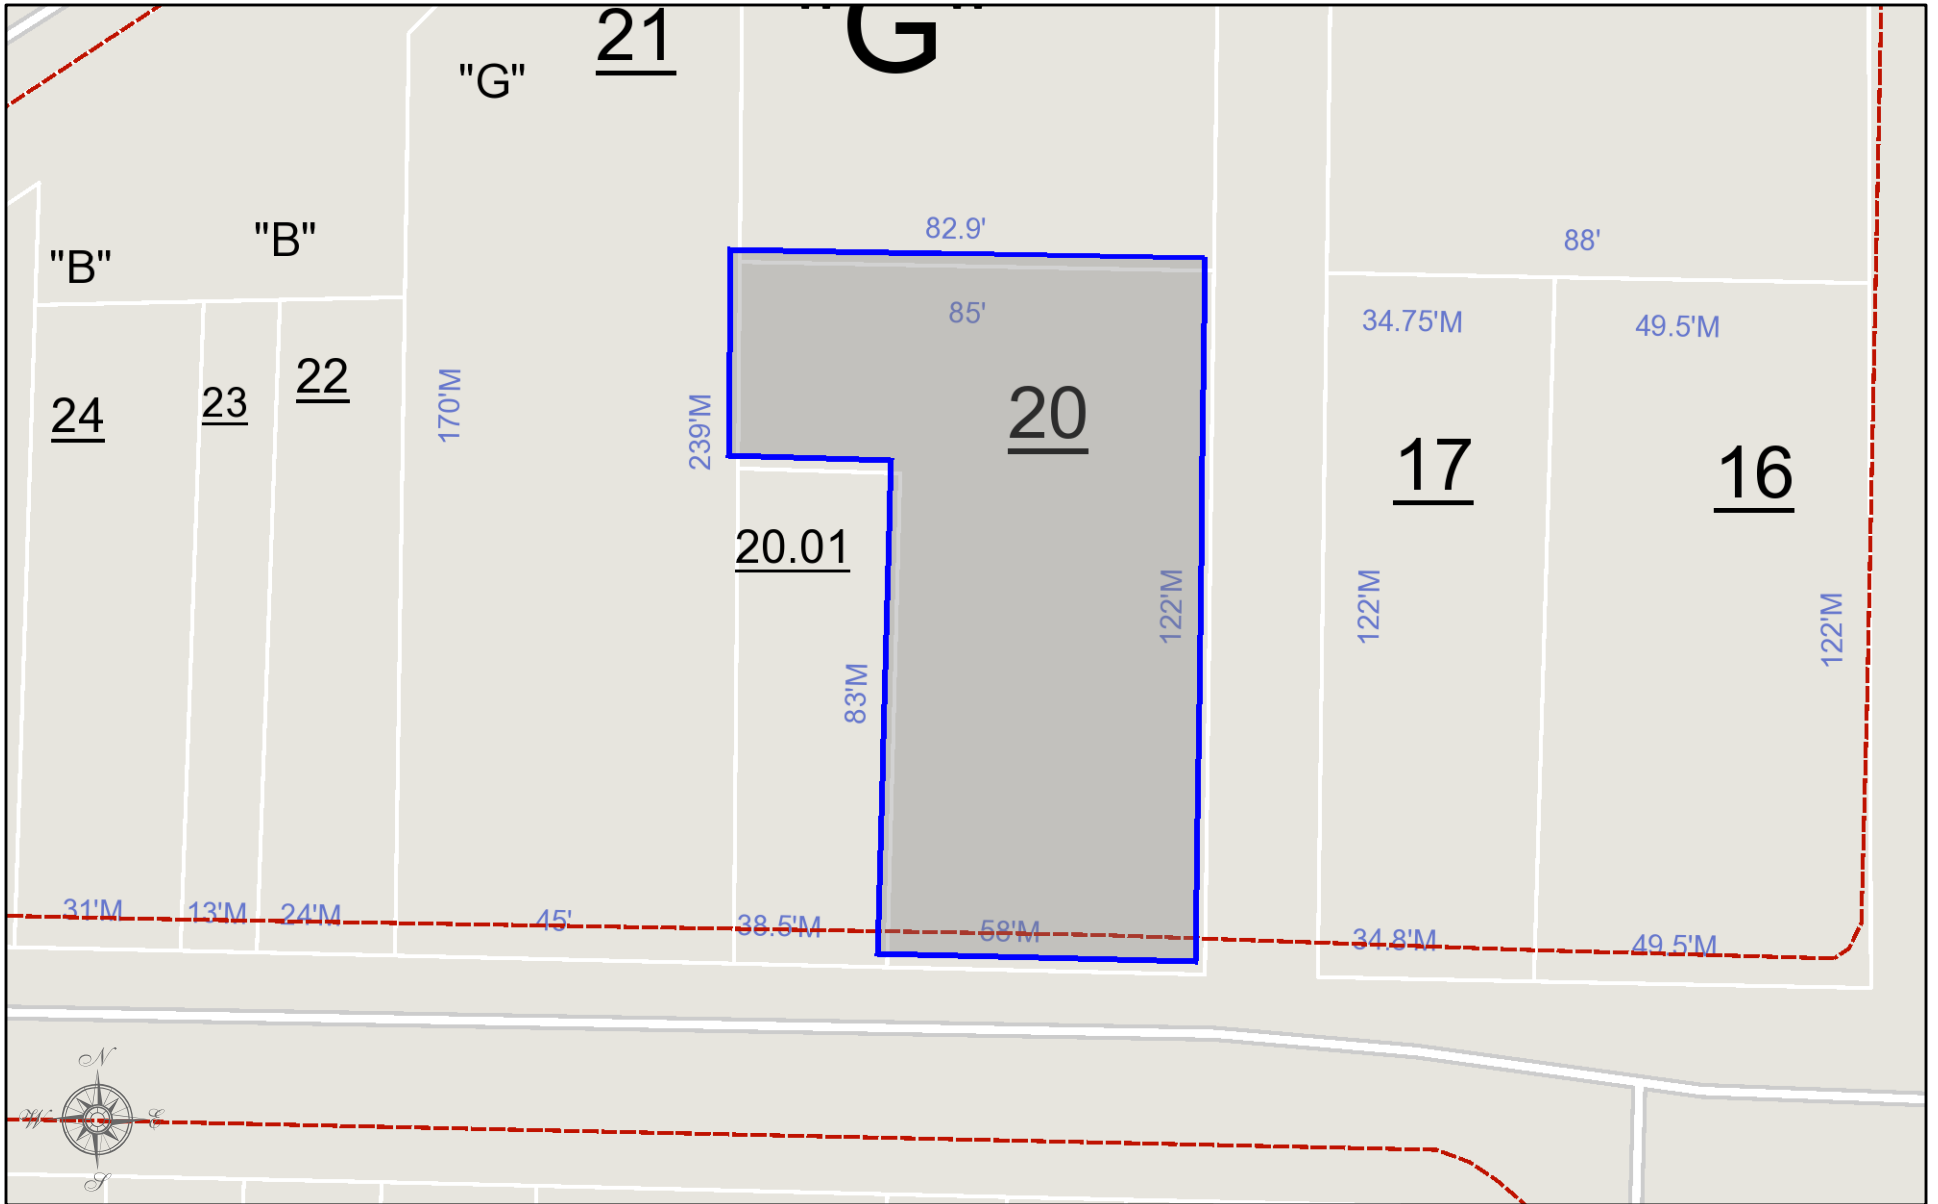

My Map

HARDEMAN COUNTY, TENNESSEE

DISCLAIMER: THIS MAP IS FOR PROPERTY TAX ASSESSMENT PURPOSES ONLY. IT WAS CONSTRUCTED FROM PROPERTY INFORMATION RECORDED IN THE OFFICE OF THE REGISTER OF DEEDS AND IS NOT CONCLUSIVE AS TO LOCATION OF PROPERTY OR LEGAL OWNERSHIP.

MAP DATE: July 21, 2019