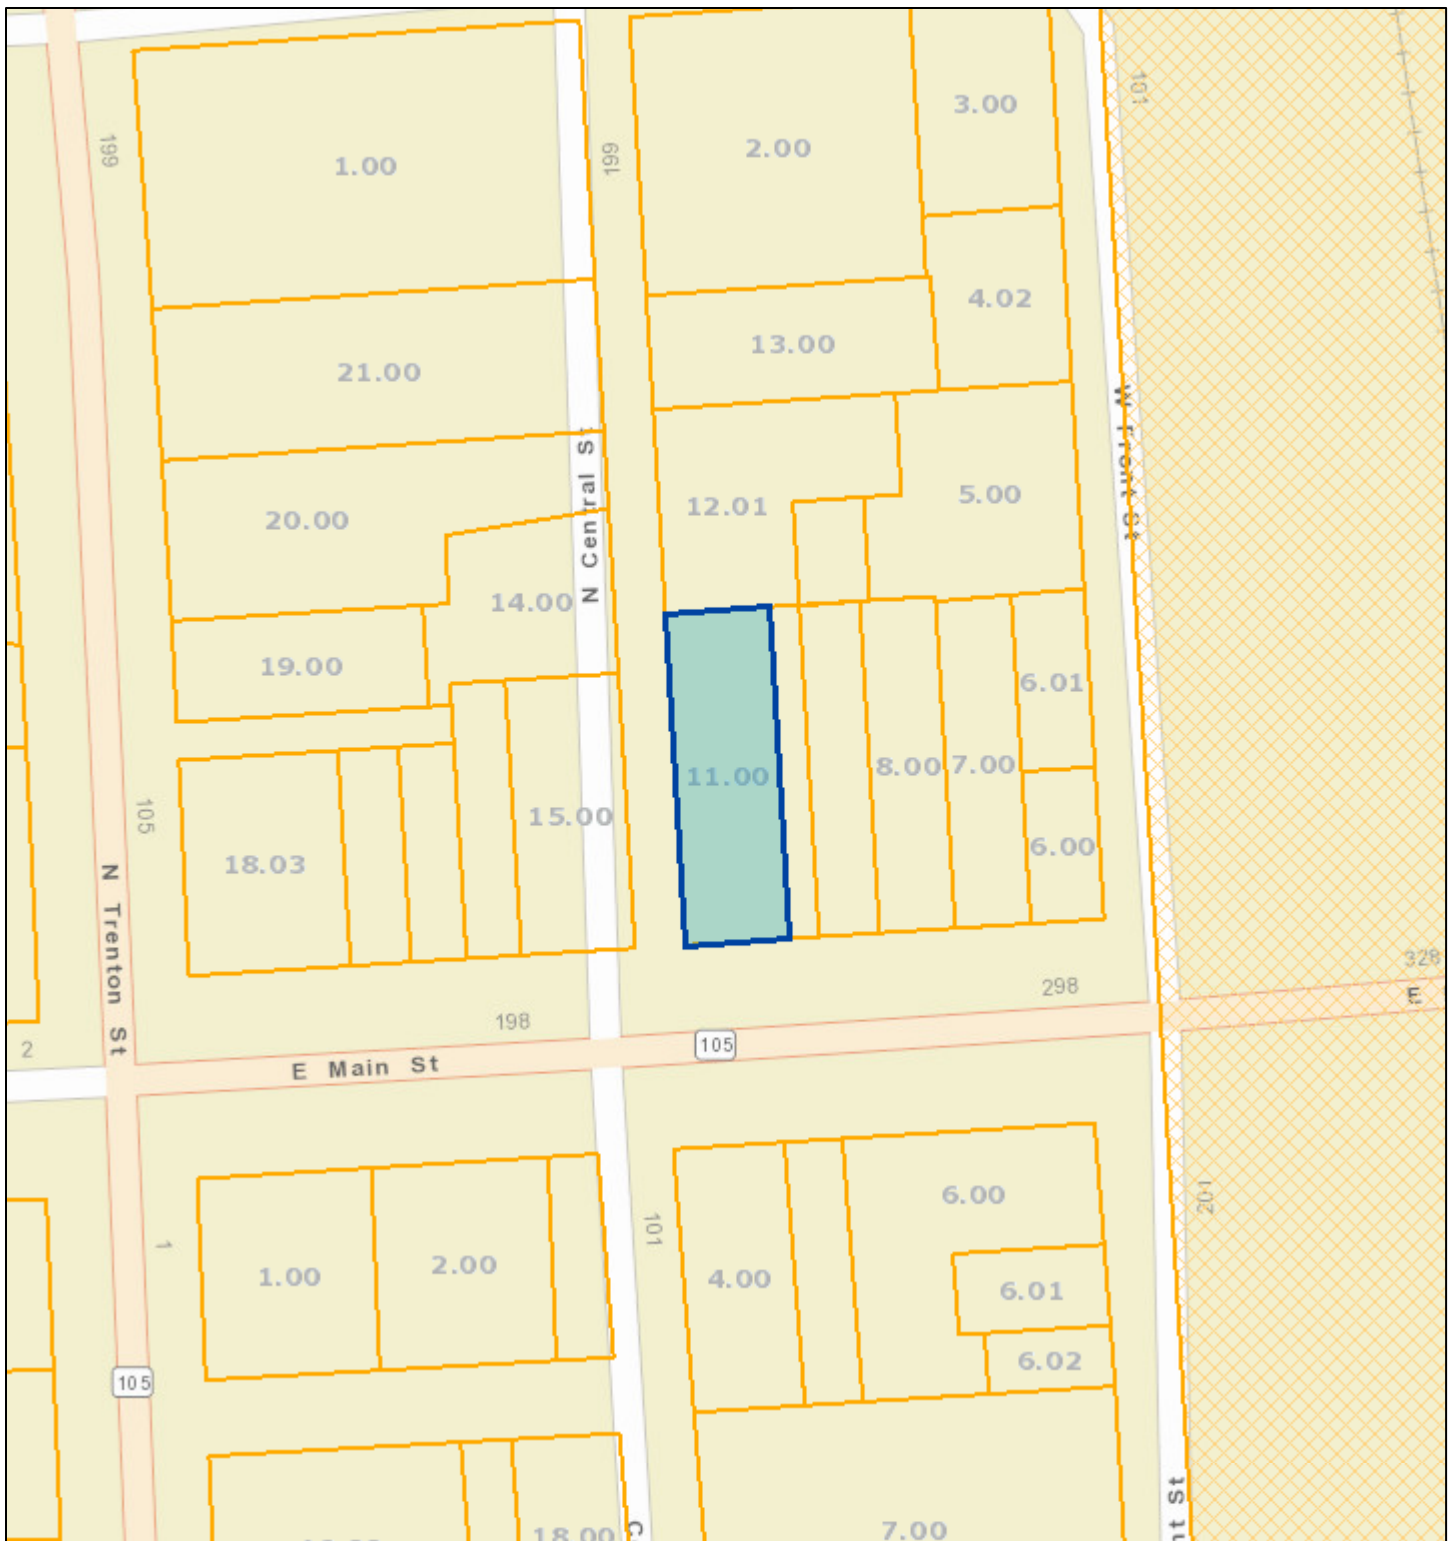

# Gibson County - Parcel: 031H D 011.00

Date: July 21, 2019  
County: Gibson  
Owner: REGIONS BANK  
Address: MAIN ST  
Parcel Number: 031H D 011.00  
Deeded Acreage: 0  
Calculated Acreage: 0  
Date of Imagery: 2016

Sources: Esri, HERE, Garmin, USGS, Intermap, INCREMENT P, NRCan, Esri Japan, METI, Esri China (Hong Kong), Esri Korea, Esri (Thailand), NGCC, (c) OpenStreetMap contributors, and the GIS User Community  
TN Comptroller - OLG  
State of Tennessee, Comptroller of the Treasury, Office of Local Government

The property lines are compiled from information maintained by your local county Assessor's office but are not conclusive evidence of property ownership in any court of law.