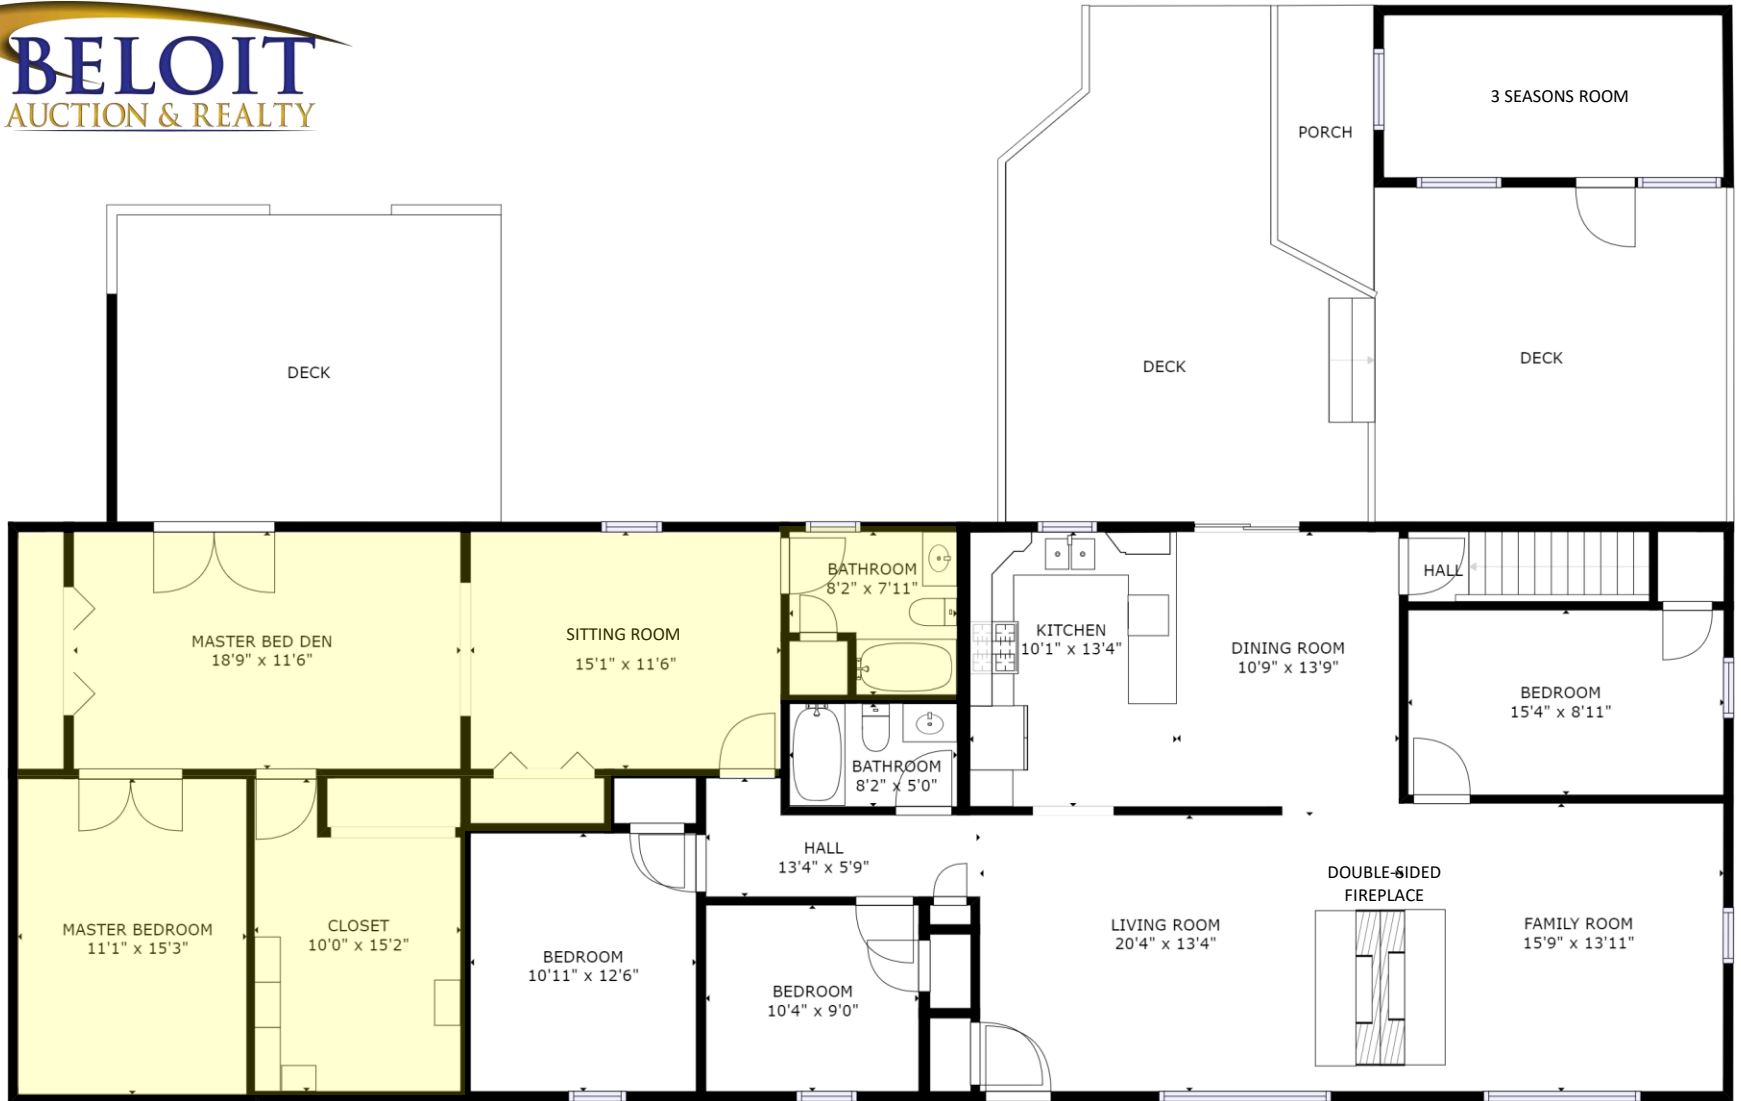

www.BeloitAuction.com  
 David Allen - (608) 333-4586

123 Sioux Dr.  
 Edgerton, WI 53534  
 Level 1 – Lower Level

GROSS INTERNAL AREA  
 FLOOR 1: 1172 sq ft, FLOOR 2: 2244 sq ft  
 TOTAL: 3416 sq ft  
 SIZES AND DIMENSIONS ARE APPROXIMATE, ACTUAL MAY VARY.

[www.BeloitAuction.com](http://www.BeloitAuction.com)  
David Allen - (608) 333-4586

123 Sioux Dr.  
Edgerton, WI 53534  
Level 2 – Main Level

GROSS INTERNAL AREA  
FLOOR 1: 1172 sq ft, FLOOR 2: 2244 sq ft  
TOTAL: 3416 sq ft  
SIZES AND DIMENSIONS ARE APPROXIMATE, ACTUAL MAY VARY.