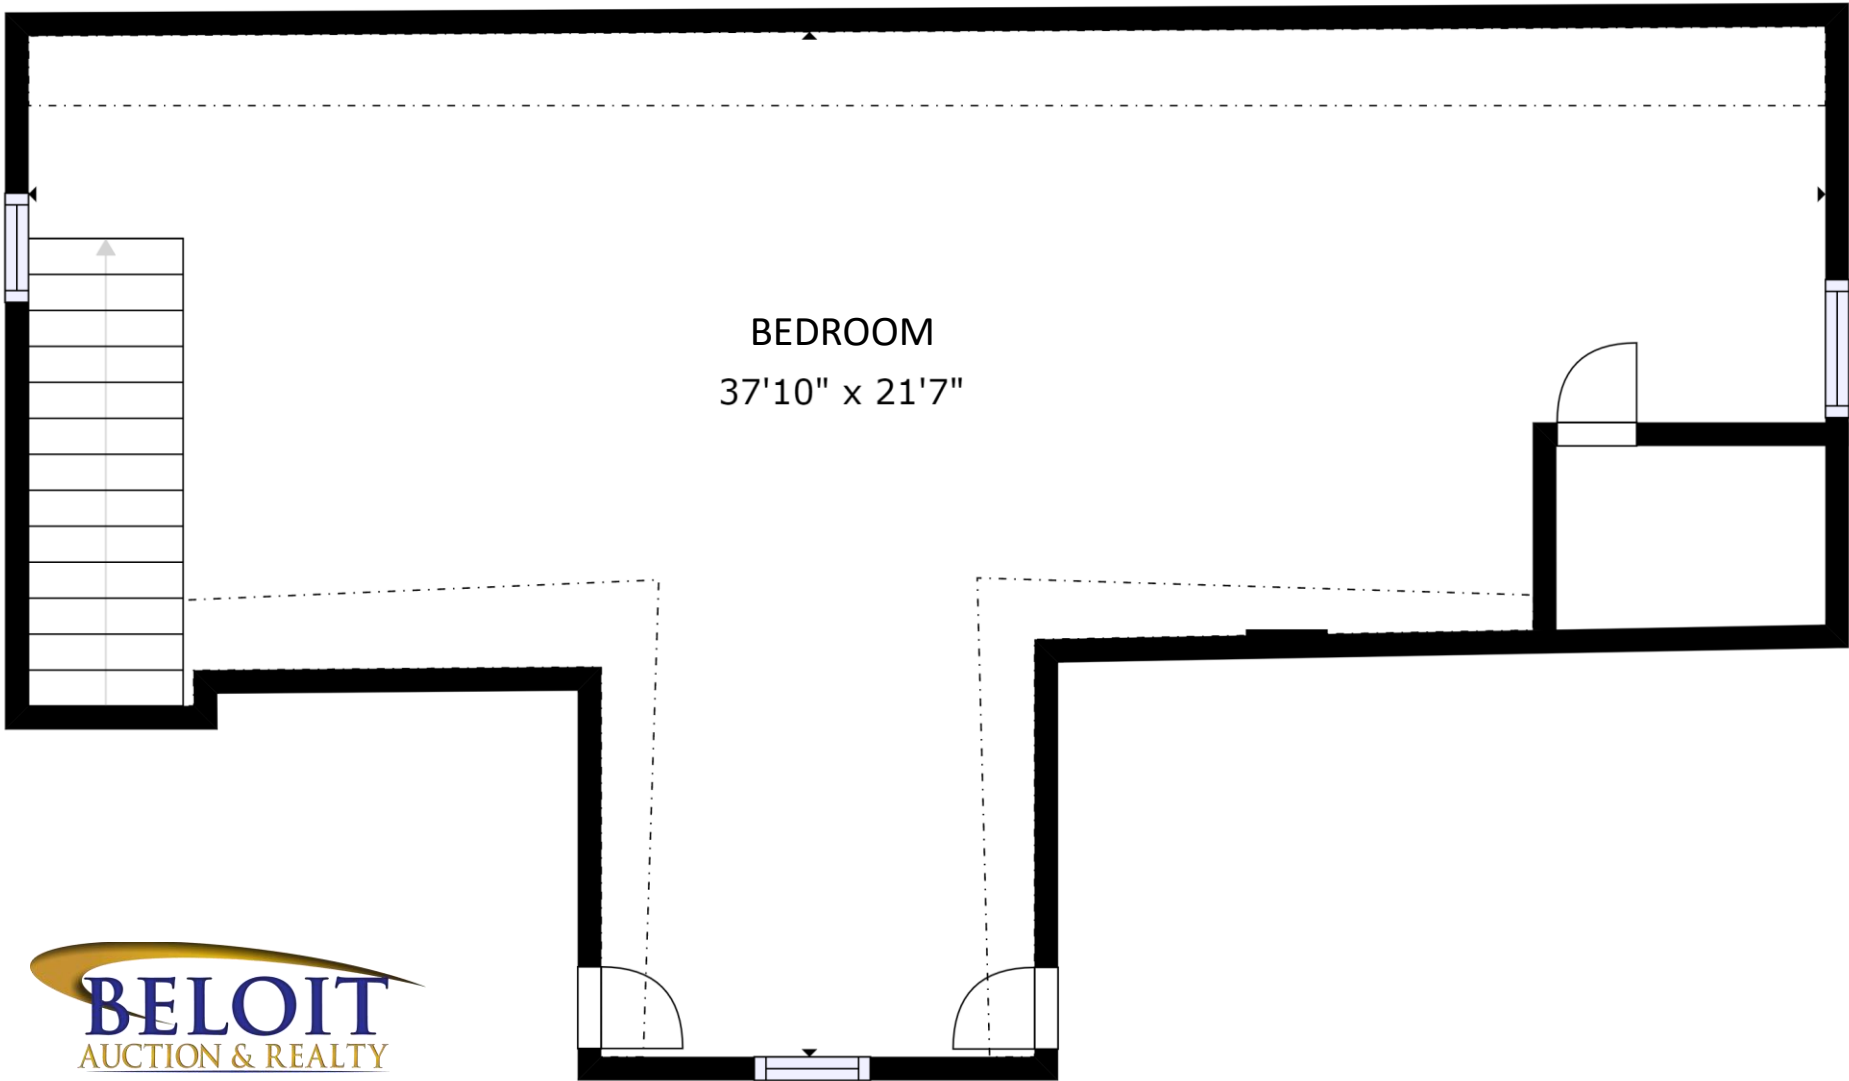

www.BeloitAuction.com
David Allen - (608) 333-4586

4418 Hammersley Rd.
Madison, WI 53711
Level 1 – Lower Level

GROSS INTERNAL AREA
FLOOR 1: 997 sq ft, FLOOR 2: 1229 sq ft
FLOOR 3: 466 sq ft, EXCLUDED AREAS:
REDUCED HEADROOM BELOW 1.5M: 106 sq ft
TOTAL: 2693 sq ft
SIZES AND DIMENSIONS ARE APPROXIMATE, ACTUAL MAY VARY

www.BeloitAuction.com
David Allen - (608) 333-4586

4418 Hammersley Rd.
Madison, WI 53711
Level 2 – Main Level

GROSS INTERNAL AREA
FLOOR 1: 997 sq ft, FLOOR 2: 1229 sq ft
FLOOR 3: 466 sq ft, EXCLUDED AREAS:
REDUCED HEADROOM BELOW 1.5M: 106 sq ft
TOTAL: 2693 sq ft
SIZES AND DIMENSIONS ARE APPROXIMATE, ACTUAL MAY VARY

BEDROOM
37'10" x 21'7"

www.BeloitAuction.com
David Allen - (608) 333-4586

4418 Hammersley Rd.
Madison, WI 53711
Level 3 – Upper Level

GROSS INTERNAL AREA
FLOOR 1: 997 sq ft, FLOOR 2: 1229 sq ft
FLOOR 3: 466 sq ft, EXCLUDED AREAS:
REDUCED HEADROOM BELOW 1.5M: 106 sq ft
TOTAL: 2693 sq ft
SIZES AND DIMENSIONS ARE APPROXIMATE, ACTUAL MAY VARY