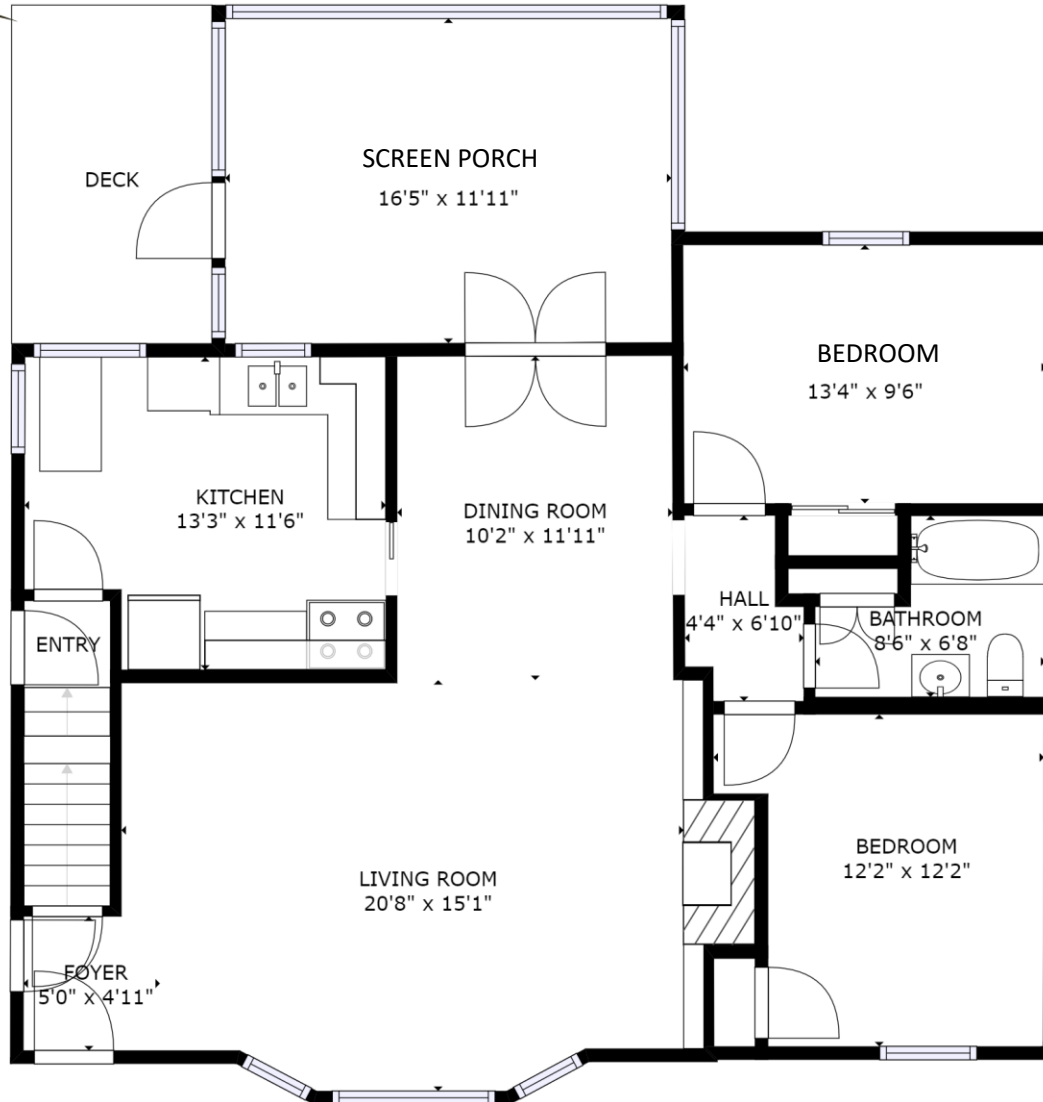

www.BeloitAuction.com
David Allen - (608) 333-4586

4418 Hammersley Rd.
Madison, WI 53711
Level 1 – Lower Level

GROSS INTERNAL AREA
FLOOR 1: 997 sq ft, FLOOR 2: 1229 sq ft
FLOOR 3: 466 sq ft, EXCLUDED AREAS:
REDUCED HEADROOM BELOW 1.5M: 106 sq ft
TOTAL: 2693 sq ft
SIZES AND DIMENSIONS ARE APPROXIMATE, ACTUAL MAY VARY

www.BeloitAuction.com
David Allen - (608) 333-4586

4418 Hammersley Rd.
Madison, WI 53711
Level 2 – Main Level

GROSS INTERNAL AREA
FLOOR 1: 997 sq ft, FLOOR 2: 1229 sq ft
FLOOR 3: 466 sq ft, EXCLUDED AREAS:
REDUCED HEADROOM BELOW 1.5M: 106 sq ft
TOTAL: 2693 sq ft
SIZES AND DIMENSIONS ARE APPROXIMATE, ACTUAL MAY VARY

BEDROOM
37'10" x 21'7"

www.BeloitAuction.com
David Allen - (608) 333-4586

4418 Hammersley Rd.
Madison, WI 53711
Level 3 – Upper Level

GROSS INTERNAL AREA
FLOOR 1: 997 sq ft, FLOOR 2: 1229 sq ft
FLOOR 3: 466 sq ft, EXCLUDED AREAS:
REDUCED HEADROOM BELOW 1.5M: 106 sq ft
TOTAL: 2693 sq ft
SIZES AND DIMENSIONS ARE APPROXIMATE, ACTUAL MAY VARY