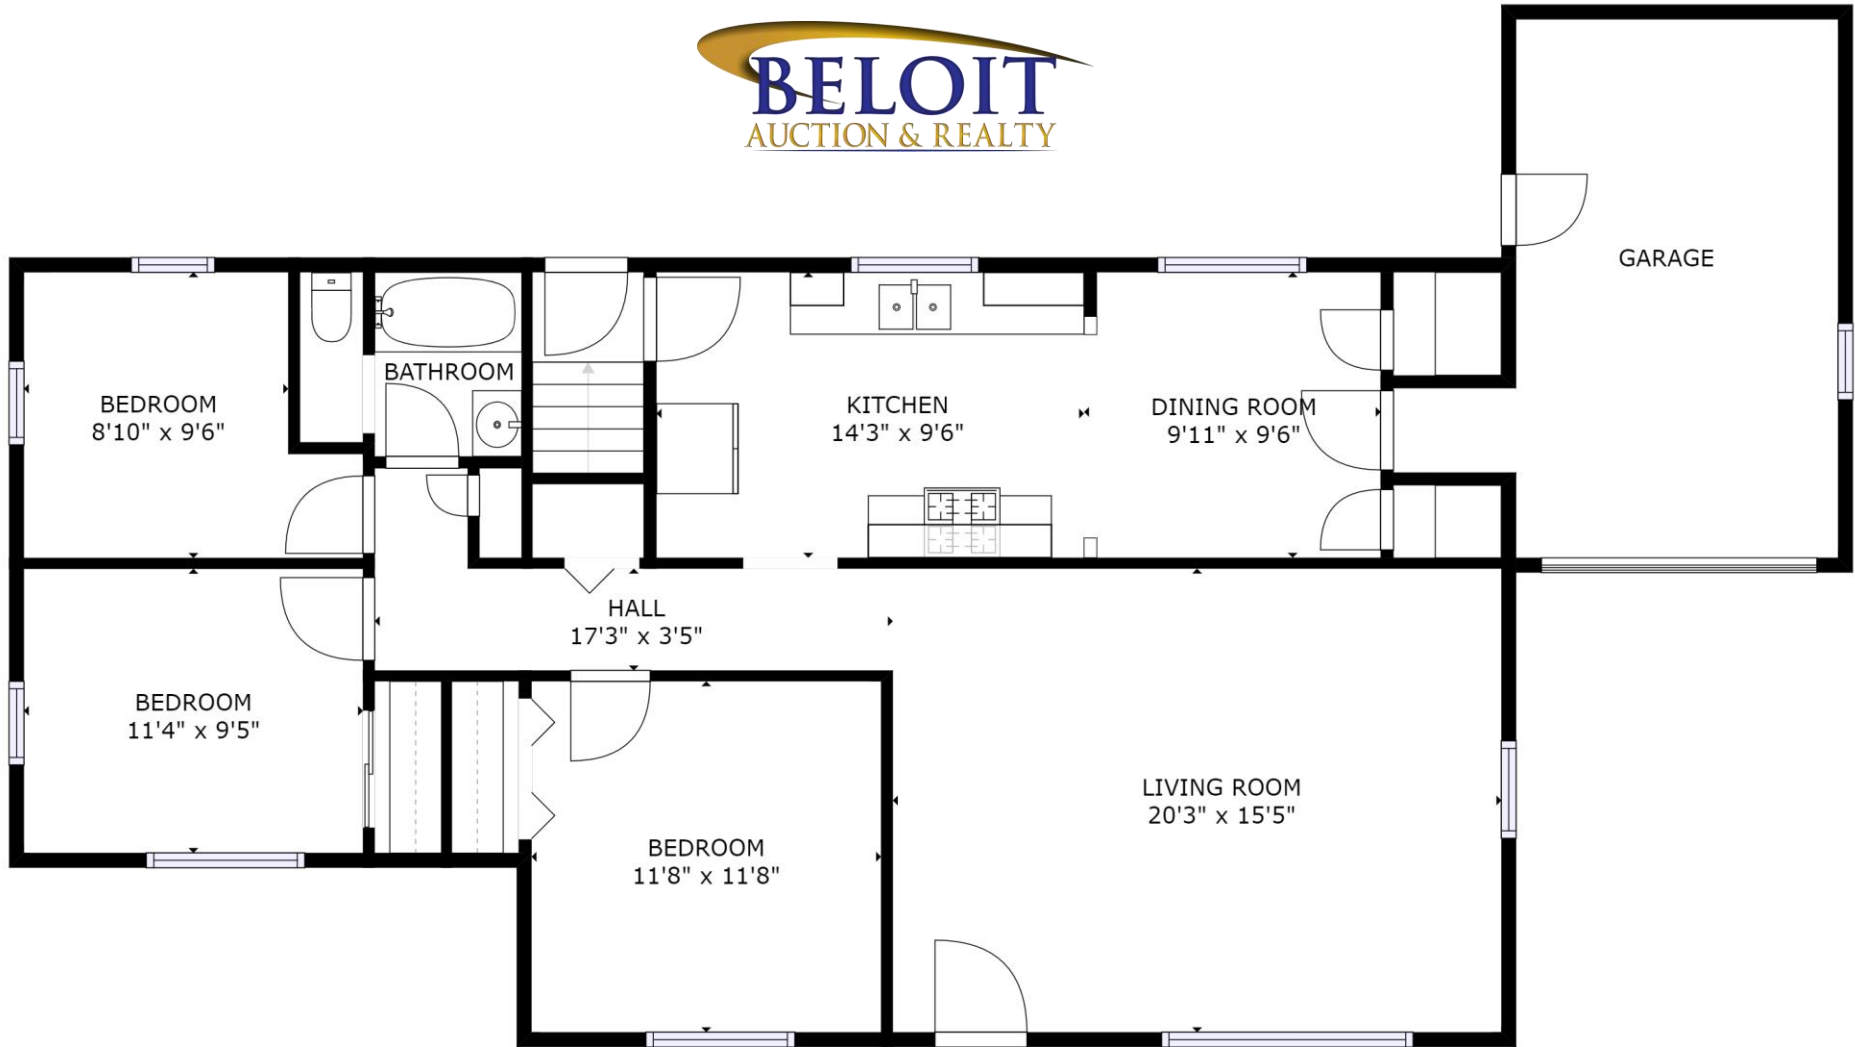

www.BeloitAuction.com
 David Allen - (608) 333-4586

601 Eddy Ave.
 Beloit, WI 53511
 Level 1 – Lower Level

GROSS INTERNAL AREA
 FLOOR 1: 1172 sq ft, FLOOR 2: 2244 sq ft
 TOTAL: 3416 sq ft
 SIZES AND DIMENSIONS ARE APPROXIMATE, ACTUAL MAY VARY.

www.BeloitAuction.com
David Allen - (608) 333-4586

601 Eddy Ave.
Beloit, WI 53511
Level 2 – Main Level

GROSS INTERNAL AREA
FLOOR 1: 1172 sq ft, FLOOR 2: 2244 sq ft
TOTAL: 3416 sq ft
SIZES AND DIMENSIONS ARE APPROXIMATE, ACTUAL MAY VARY.