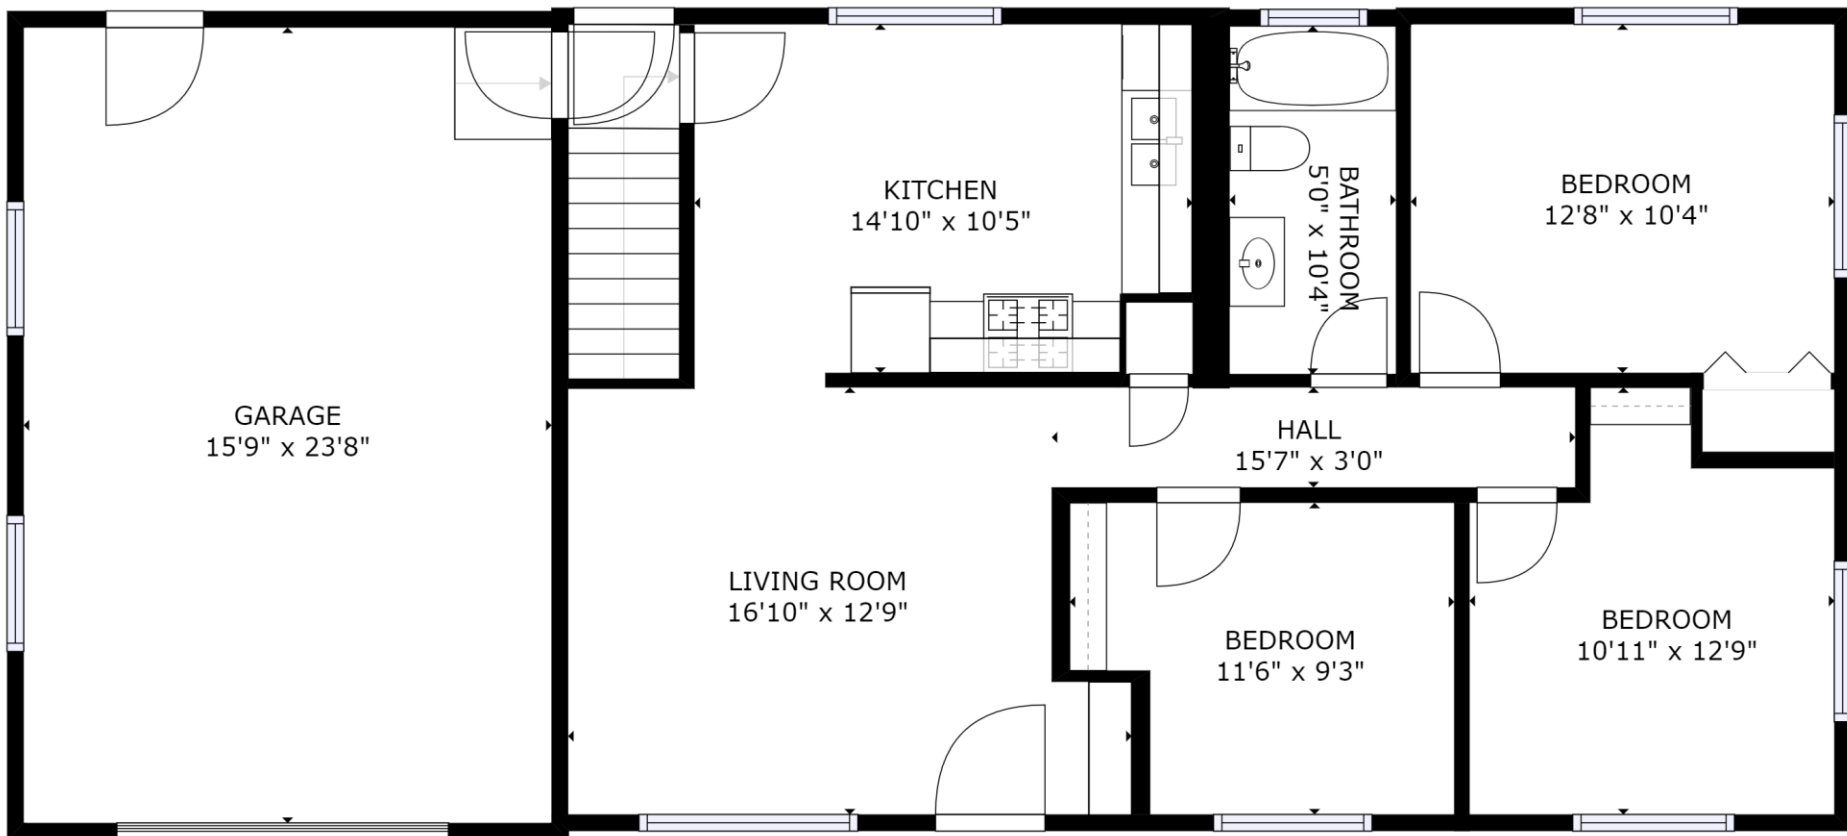

www.BeloitAuction.com  
David Allen - (608) 333-4586

1429 McKinley Ave.  
Beloit, WI 53511  
Floor 1 – Lower Level

GROSS INTERNAL AREA

FLOOR 1: 845 sq ft, FLOOR 2: 887 sq ft

EXCLUDED AREAS: GARAGE: 373 sq ft

TOTAL: 1733 sq ft

SIZES AND DIMENSIONS ARE APPROXIMATE, ACTUAL MAY VARY.

www.clearskyimagery.com

www.BeloitAuction.com  
 David Allen - (608) 333-4586

1429 McKinley Ave.  
 Beloit, WI 53511  
 Floor 2 – Main Level

GROSS INTERNAL AREA

FLOOR 1: 845 sq ft, FLOOR 2: 887 sq ft

EXCLUDED AREAS: GARAGE: 373 sq ft

TOTAL: 1733 sq ft

SIZES AND DIMENSIONS ARE APPROXIMATE, ACTUAL MAY VARY.

www.clearskyimagery.com