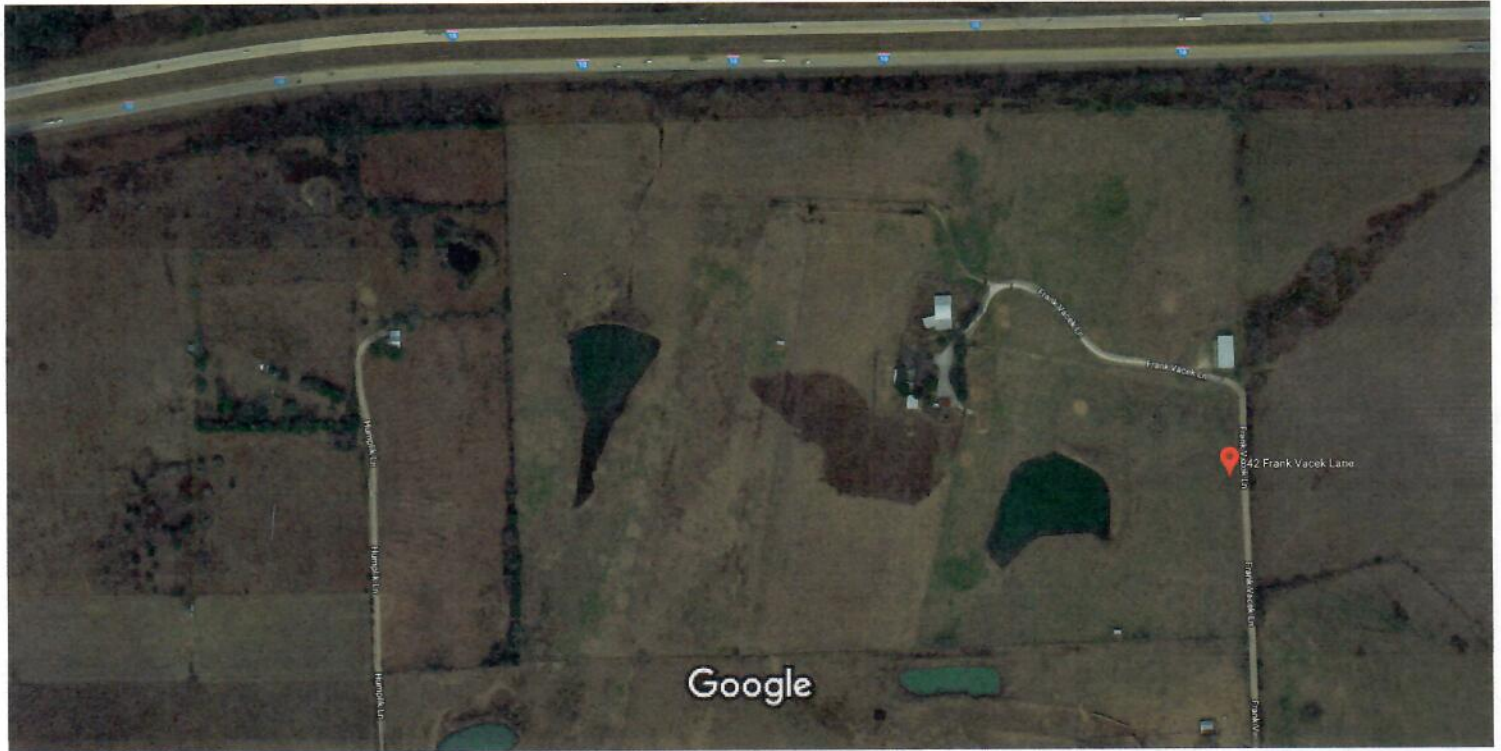

Google Maps 842 Frank Vacek Ln

Imagery ©2019 Google, Map data ©2019 Google 200 ft

842 Frank Vacek Ln  
Schulenburg, TX 78956

 M4RF+W2 Schulenburg, Texas

Saved in your lists

# Google Maps 842 Frank Vacek Ln

Imagery ©2019 CAPCOG, DigitalGlobe, Texas Orthoimagery Program, USDA Farm Service Agency, Map data ©2019 Google 200 ft

**842 Frank Vacek Ln**  
Schulenburg, TX 78956

 M4RF+W2 Schulenburg, Texas