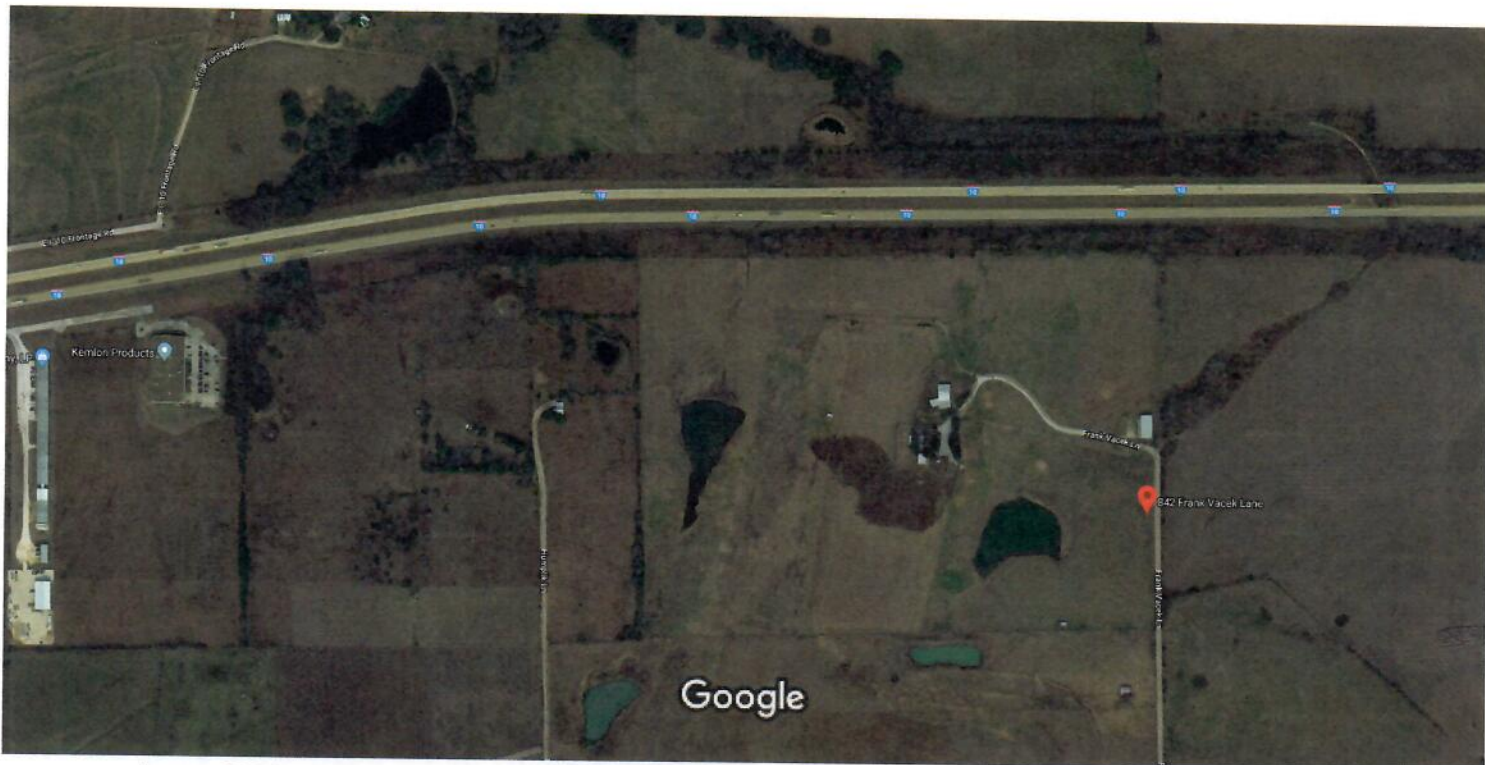

Google Maps 842 Frank Vacek Ln

Imagery ©2019 Google, Map data ©2019 Google 200 ft

842 Frank Vacek Ln  
Schulenburg, TX 78956

 M4RF+W2 Schulenburg, Texas

Saved in your lists

# Google Maps 842 Frank Vacek Ln

Imagery ©2019 CAPCOG, DigitalGlobe, Texas Orthoimagery Program, USDA Farm Service Agency, Map data ©2019 Google 200 ft

**842 Frank Vacek Ln**  
Schulenburg, TX 78956

 M4RF+W2 Schulenburg, Texas