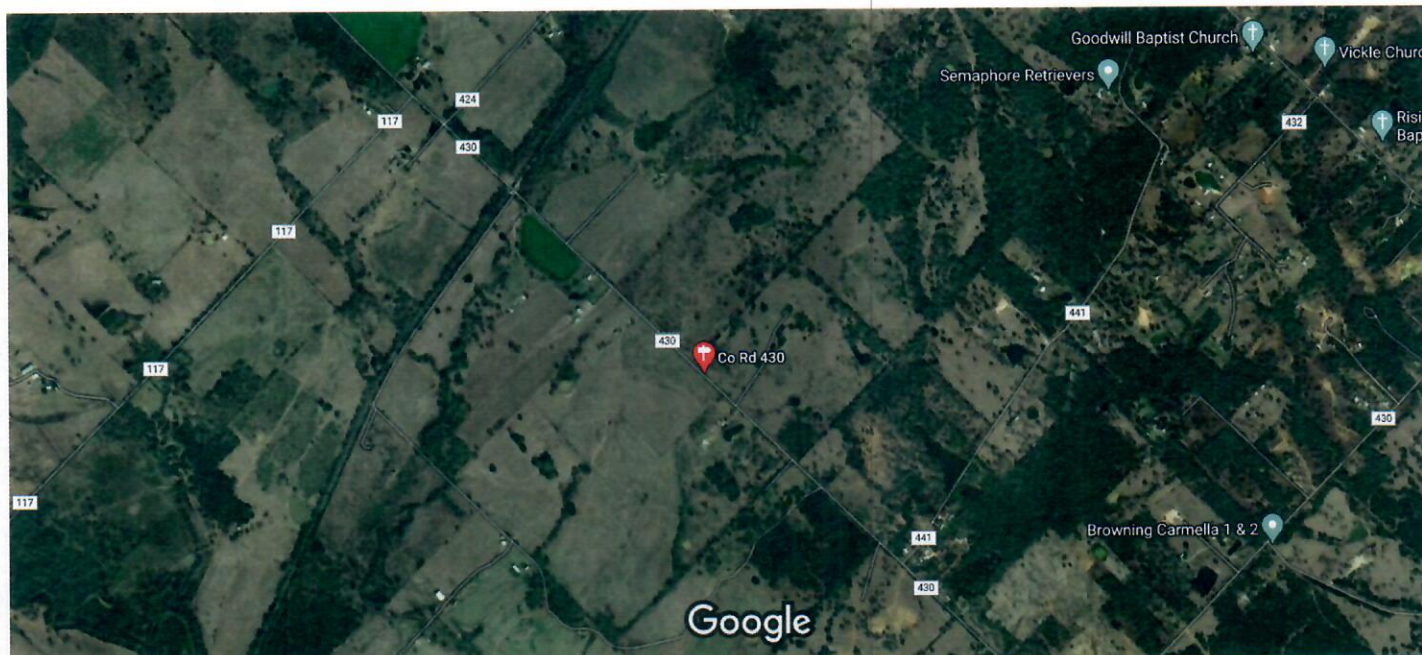

CR 430 ESMT , TX Lee county, tx

Imagery ©2020 CAPCOG, Maxar Technologies, USDA Farm Service Agency, Map data ©2020 1000 ft