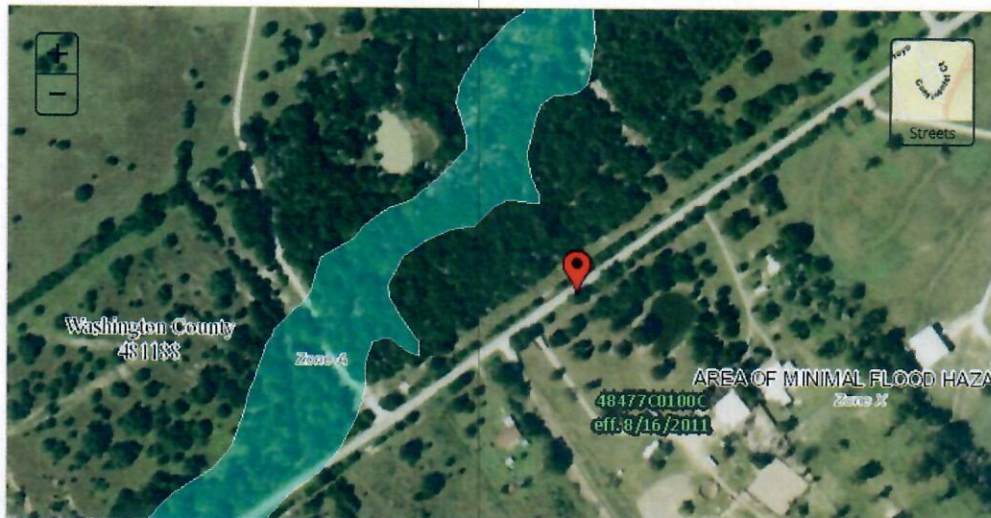

The flood map for the selected area is number **48477C0100C**, effective on **08/16/2011** ?

DYNAMIC MAP

MAP IMAGE

<https://msc.fema.gov/portal/downloadProduct?>

[filepath=/48/P/Firm/48477C0100C.tif&productTypeID=FINAL_PRODUCT&productSubTypeID=FIRM_PANEL&](#)

Changes to this FIRM ?

- Revisions (0)
- Amendments (0)
- Revalidations (0)

You can choose a new flood map or move the location pin by selecting a different location on the locator map below or by entering a new location in the search field above. It may take a minute or more during peak hours to generate a dynamic FIRMette. If you are a person with a disability, are blind, or have low vision, and need assistance, please contact a map specialist (<https://msc.fema.gov/portal/resources/contact>).

Go To NFHL Viewer » (<https://hazards-fema.maps.arcgis.com/apps/webappviewer/index.html?id=8b0adb51996444d>)

PIN Approximate location based on user input and does not represent an authoritative property location