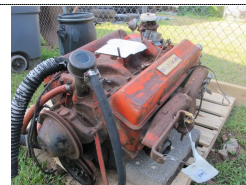

46 1LT 93 Z28 V8 MOTOR  
Quantity: 1

47 POWER GLIDE TRANSMISSION  
Quantity: 1

48 327-250 1962 ENGINE W/TRANSMISSION  
Quantity: 1

49 4 TIRES P215 60 R16 TIGER PAW TIRES "LIKE NEW"  
Quantity: 1

50 REMINGTON PORTABLE PROPANE HEATER  
Quantity: 1