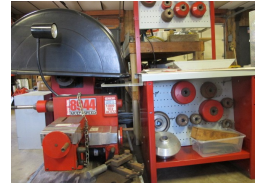

70 ACCU-TURN 8944 MULTI SPEED ROTOR, DRUM & FLYWHEEL MACHINE
Quantity: 1