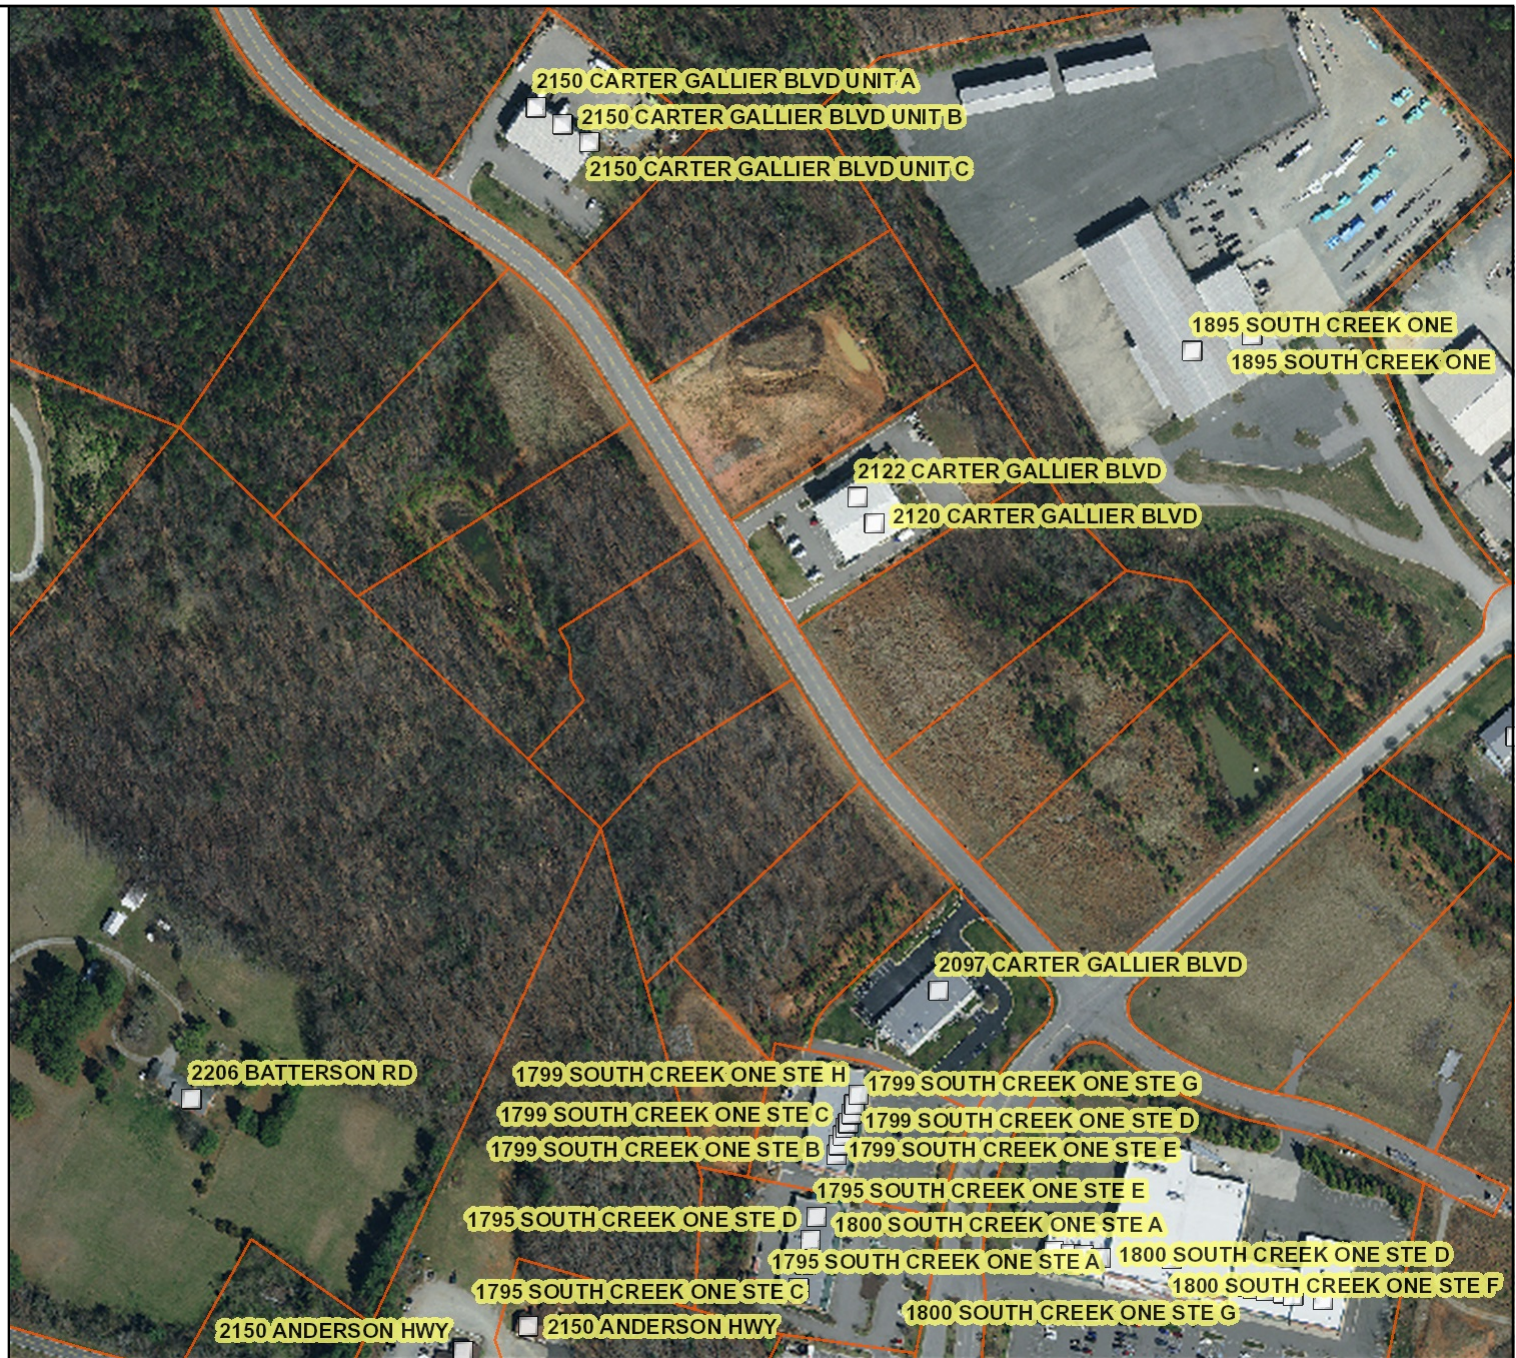

# Powhatan County, Virginia

## Legend

- County Boundary
- Addresses
- Parcels

**Title: Parcel Map.2121 Carter Gallier Blvd.**

**Date: 5/8/2020**

*DISCLAIMER: This drawing is neither a legally recorded map nor a survey and is not intended to be used as such. The information displayed is a compilation of records, information, and data obtained from various sources, and Powhatan County is not responsible for its accuracy or how current it may be.*