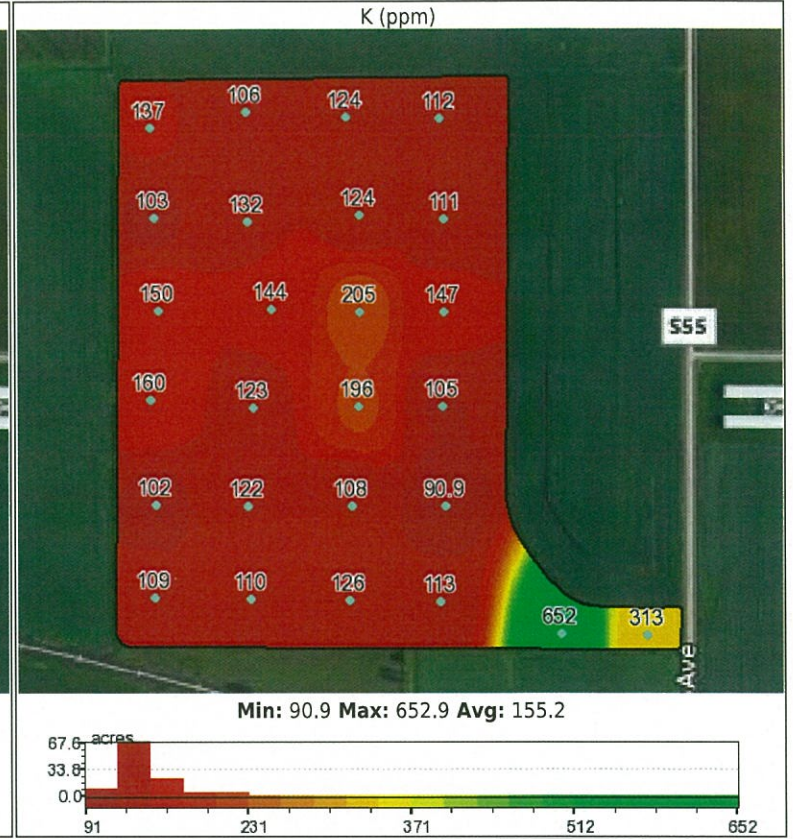

Grower: Cal Dickson

Farm: Mason City

Field: 883 Motel West 24371 16

Area: 111.6

Sample Date: 2016-06-06

Grower: Cal Dickson

Farm: Mason City

Field: 883 Motel West 24371 16

Area: 111.6

Sample Date: 2016-06-06