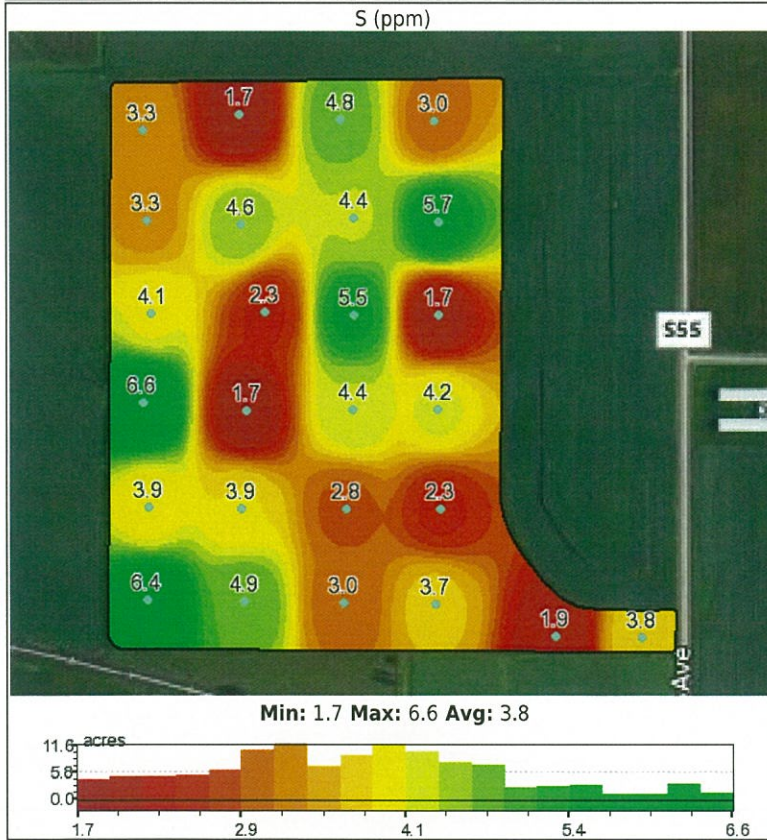

Grower: Cal Dickson

Farm: Mason City

Field: 883 Motel West 24371 16

Area: 111.6

Sample Date: 2016-06-06

Grower: Cal Dickson

Farm: Mason City

Field: 883 Motel West 24371 16

Area: 111.6

Sample Date: 2016-06-06