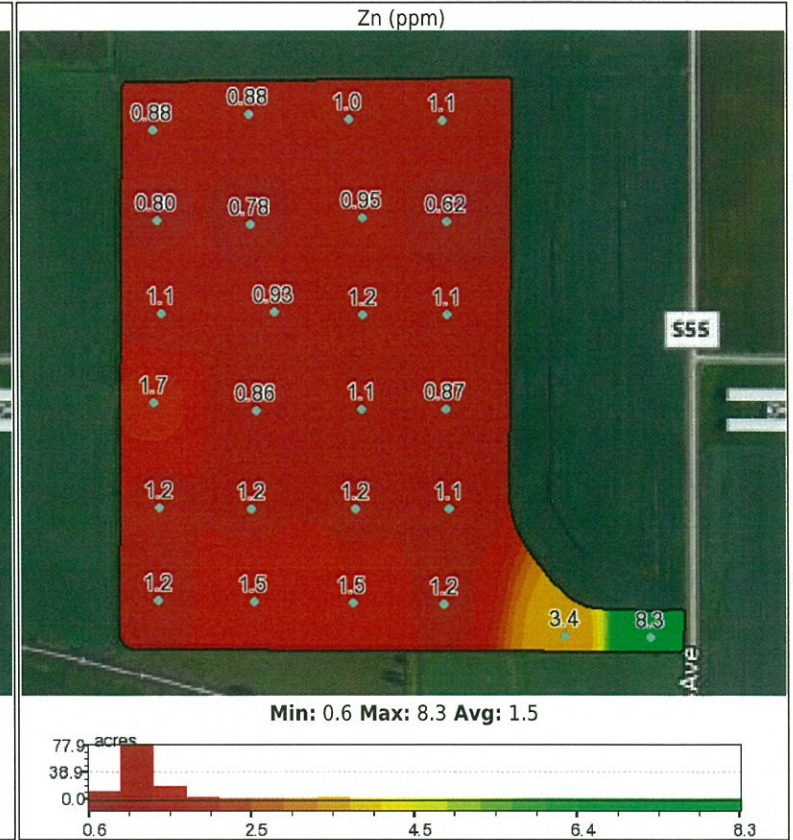

Grower: Cal Dickson

Farm: Mason City

Field: 883 Motel West 24371 16

Area: 111.6

Sample Date: 2016-06-06

Grower: Cal Dickson

Farm: Mason City

Field: 883 Motel West 24371 16

Area: 111.6

Sample Date: 2016-06-06