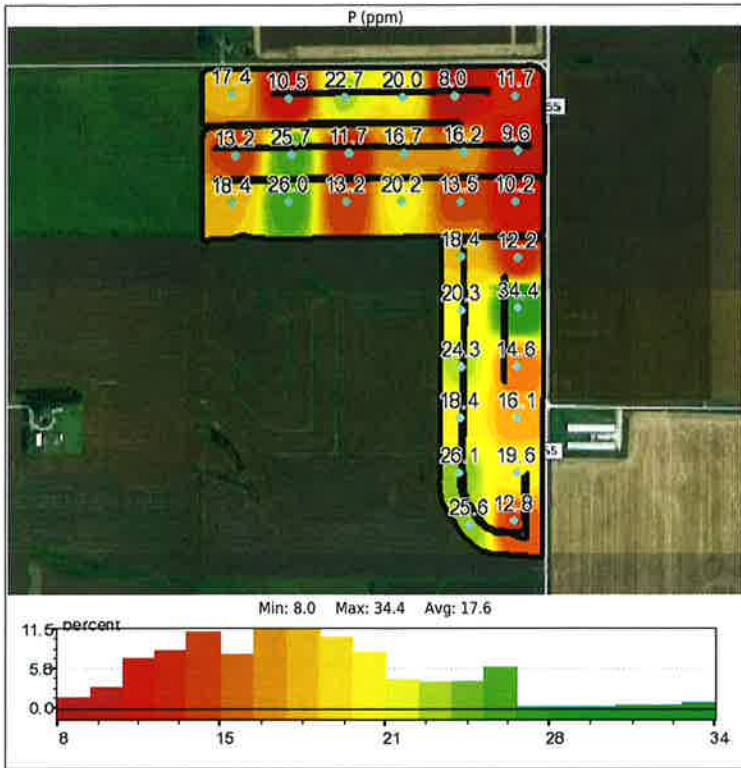

Grower: Cal Dickson
 Farm: Mason City
 Field: 883 Motel NE 17 25812
 Area: 115.69 acres

Lab: Frontier Labs
 Date: 2017-06-16
 Layer ID: 1040181

Grower: Cal Dickson
 Farm: Mason City
 Field: 883 Motel NE 17 25812
 Area: 115.69 acres

Lab: Frontier Labs
 Date: 2017-06-16
 Layer ID: 1040181