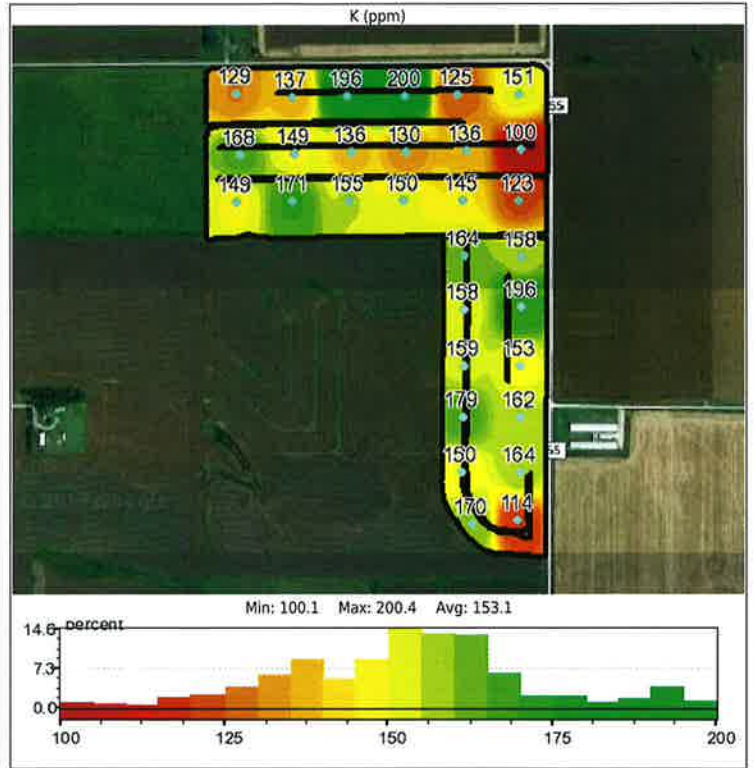

Grower: Cal Dickson
 Farm: Mason City
 Field: 883 Motel NE 17 25812
 Area: 115.69 acres

Lab: Frontier Labs
 Date: 2017-06-16
 Layer ID: 1040181

Grower: Cal Dickson
 Farm: Mason City
 Field: 883 Motel NE 17 25812
 Area: 115.69 acres

Lab: Frontier Labs
 Date: 2017-06-16
 Layer ID: 1040181