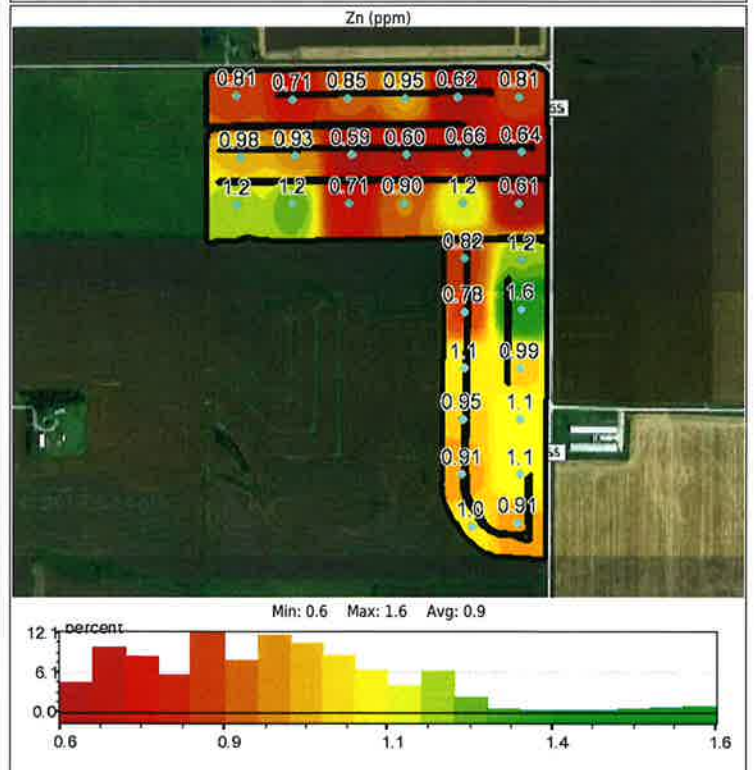

Grower: Cal Dickson
 Farm: Mason City
 Field: 883 Motel NE 17 25812
 Area: 115.69 acres

Lab: Frontier Labs
 Date: 2017-06-16
 Layer ID: 1040181

Grower: Cal Dickson
 Farm: Mason City
 Field: 883 Motel NE 17 25812
 Area: 115.69 acres

Lab: Frontier Labs
 Date: 2017-06-16
 Layer ID: 1040181