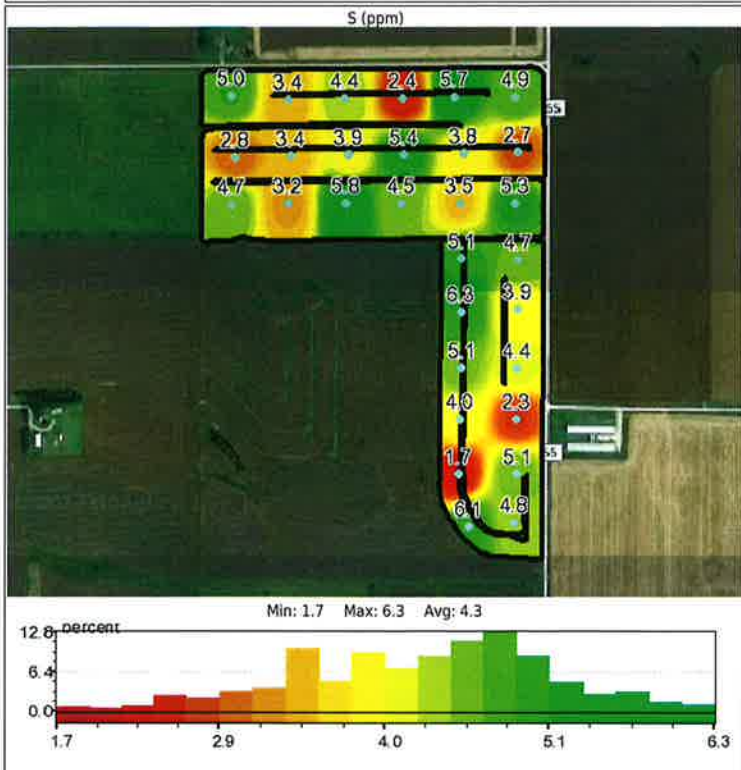

Grower: Cal Dickson
 Farm: Mason City
 Field: 883 Motel NE 17 25812
 Area: 115.69 acres

Lab: Frontier Labs
 Date: 2017-06-16
 Layer ID: 1040181

Grower: Cal Dickson
 Farm: Mason City
 Field: 883 Motel NE 17 25812
 Area: 115.69 acres

Lab: Frontier Labs
 Date: 2017-06-16
 Layer ID: 1040181