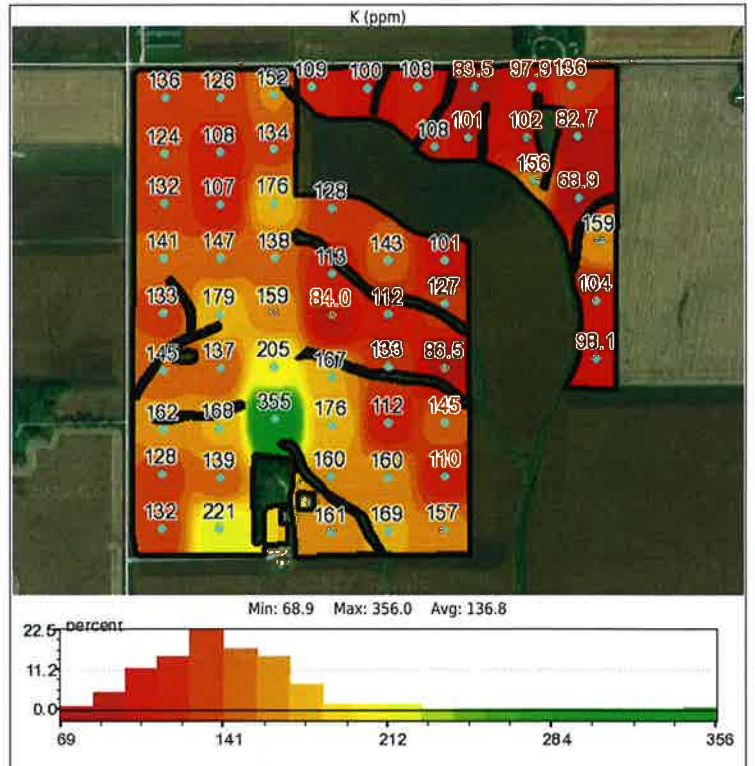

Grower: Cal Dickson
 Farm: Mason City
 Field: 882 Walton West 17 25811
 Area: 245.42 acres

Lab: Frontier Labs
 Date: 2017-06-16
 Layer ID: 1040196

Grower: Cal Dickson
 Farm: Mason City
 Field: 882 Walton West 17 25811
 Area: 245.42 acres

Lab: Frontier Labs
 Date: 2017-06-16
 Layer ID: 1040196