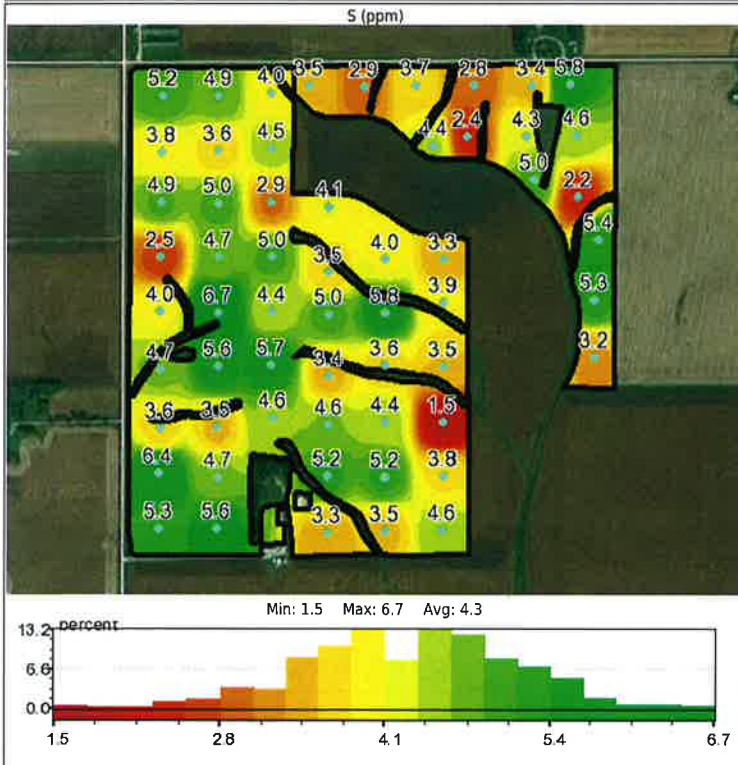

Grower: Cal Dickson
 Farm: Mason City
 Field: 882 Walton West 17 25811
 Area: 245.42 acres

Lab: Frontier Labs
 Date: 2017-06-16
 Layer ID: 1040196

Grower: Cal Dickson
 Farm: Mason City
 Field: 882 Walton West 17 25811
 Area: 245.42 acres

Lab: Frontier Labs
 Date: 2017-06-16
 Layer ID: 1040196