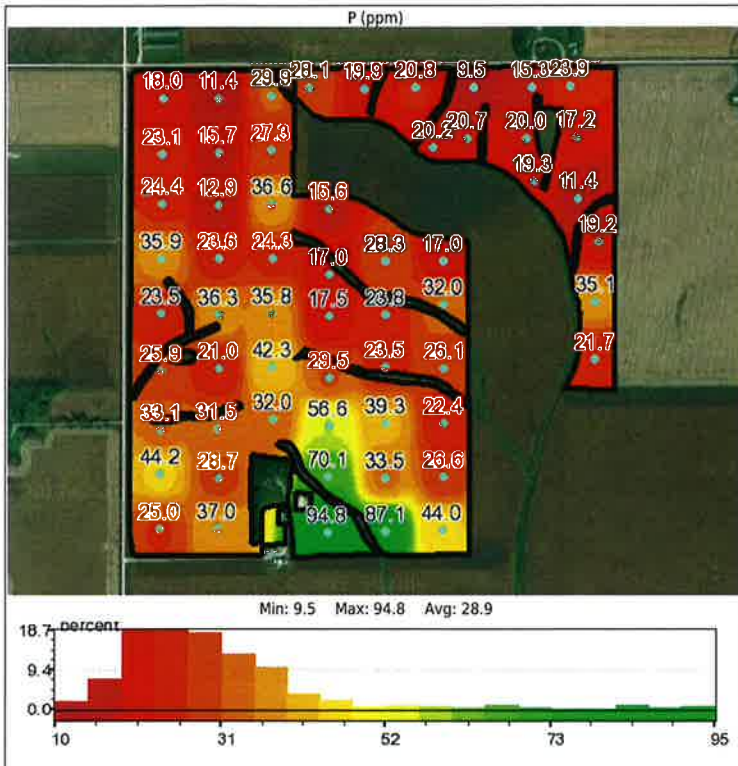

Grower: Cal Dickson
 Farm: Mason City
 Field: 882 Walton West 17 25811
 Area: 245.42 acres

Lab: Frontier Labs
 Date: 2017-06-16
 Layer ID: 1040196

Grower: Cal Dickson
 Farm: Mason City
 Field: 882 Walton West 17 25811
 Area: 245.42 acres

Lab: Frontier Labs
 Date: 2017-06-16
 Layer ID: 1040196