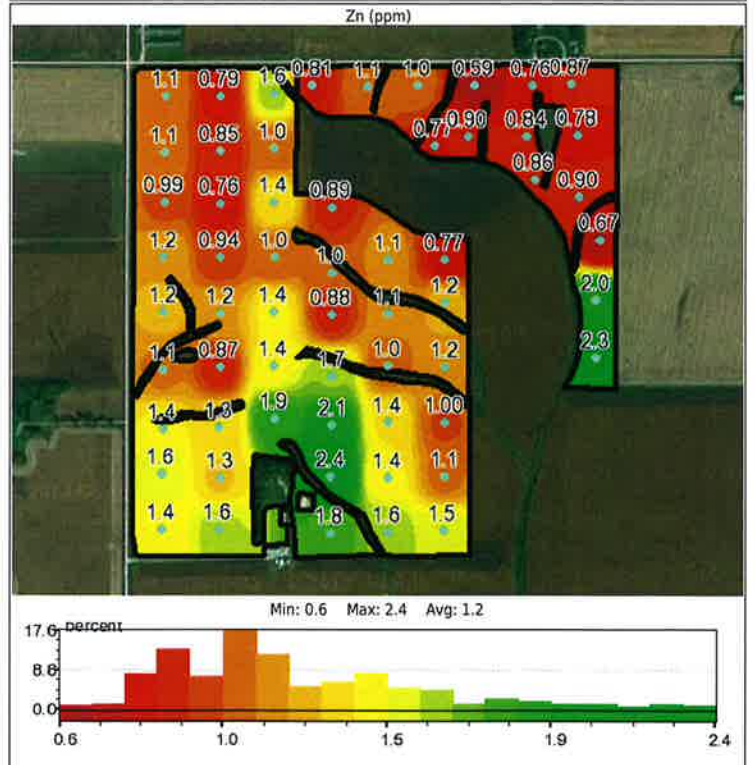

Grower: Cal Dickson
 Farm: Mason City
 Field: 882 Walton West 17 25811
 Area: 245.42 acres

Lab: Frontier Labs
 Date: 2017-06-16
 Layer ID: 1040196

Grower: Cal Dickson
 Farm: Mason City
 Field: 882 Walton West 17 25811
 Area: 245.42 acres

Lab: Frontier Labs
 Date: 2017-06-16
 Layer ID: 1040196