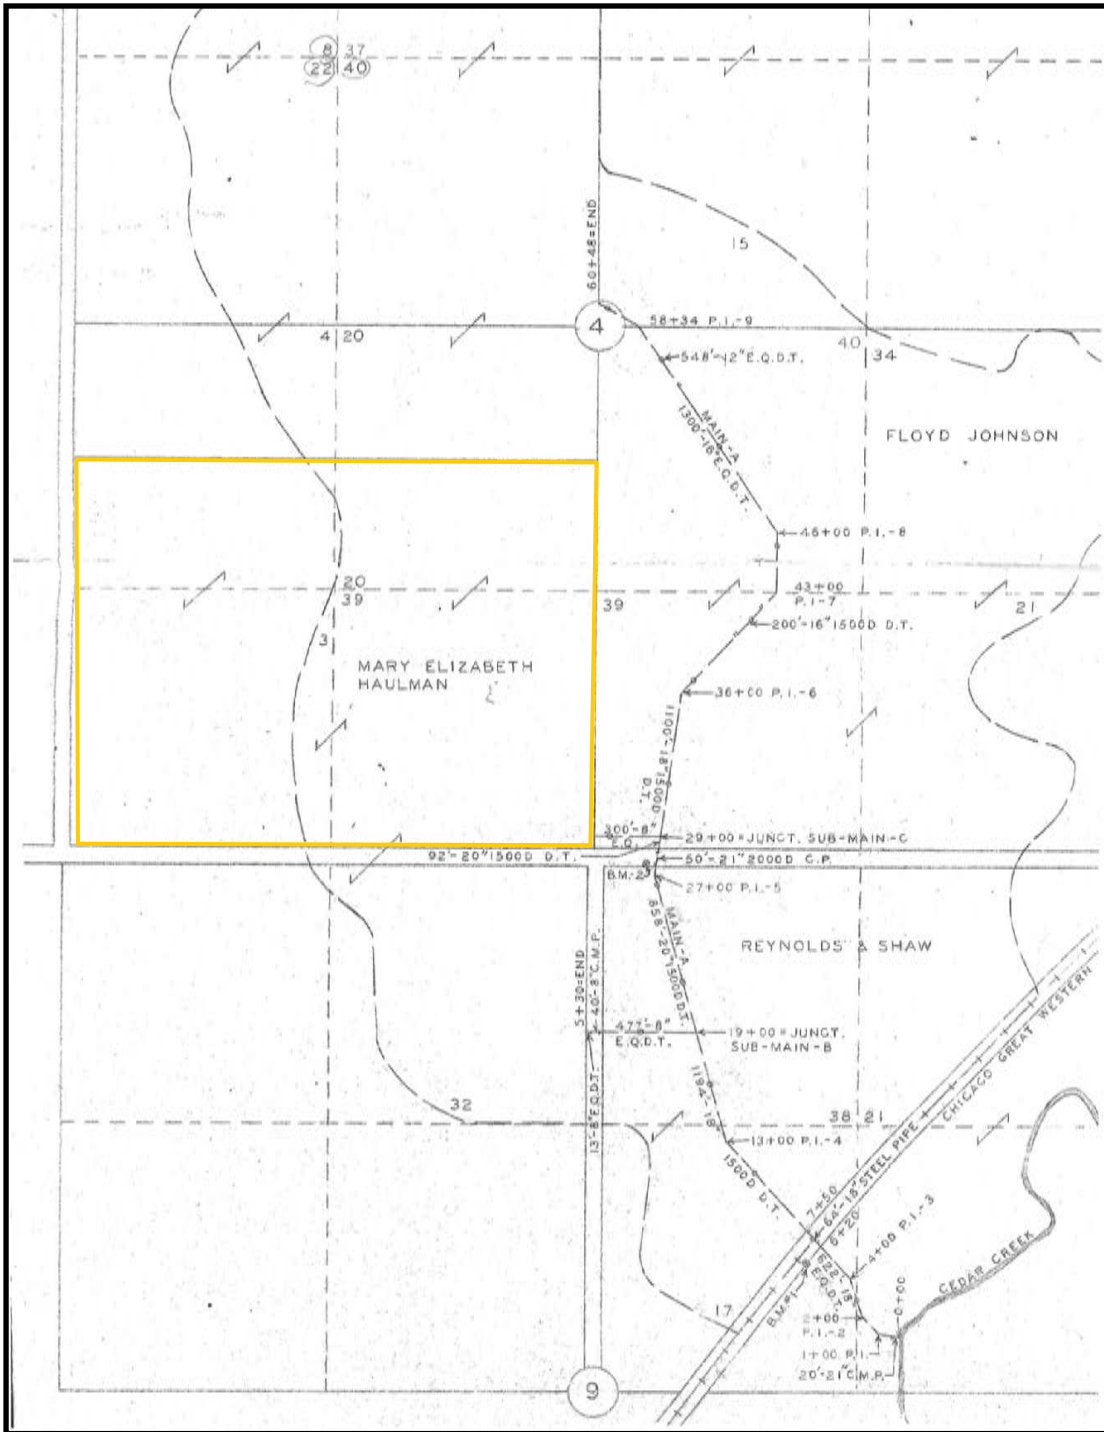

Drainage Map

Parcel 1 - Drainage District No. 168

Rick Dodds, AFM
Licensed in IA
RickD@Hertz.ag

(515) 332-1406
1101 13th St N Suite 2, PO Box 503
Humboldt, IA 50548-0503
www.Hertz.ag

Rick Dodds, AFM
Licensed in IA
RickD@Hertz.ag