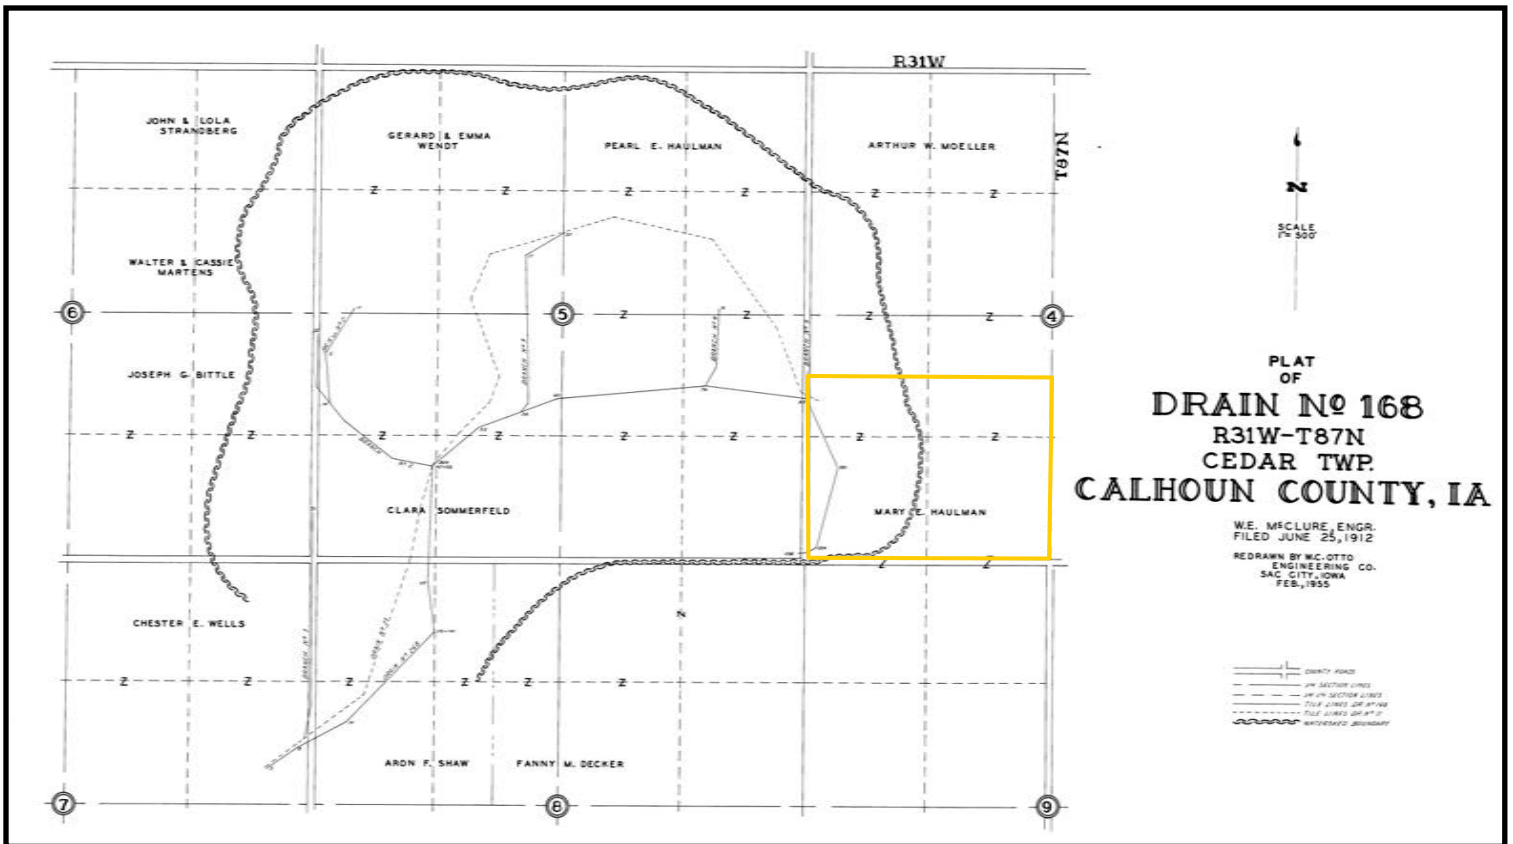

Drainage Map

Parcel 1 - Drainage District No. 168

Rick Dodds, AFM
Licensed in IA
RickD@Hertz.ag

(515) 332-1406
1101 13th St N Suite 2, PO Box 503
Humboldt, IA 50548-0503
www.Hertz.ag

Rick Dodds, AFM
Licensed in IA
RickD@Hertz.ag