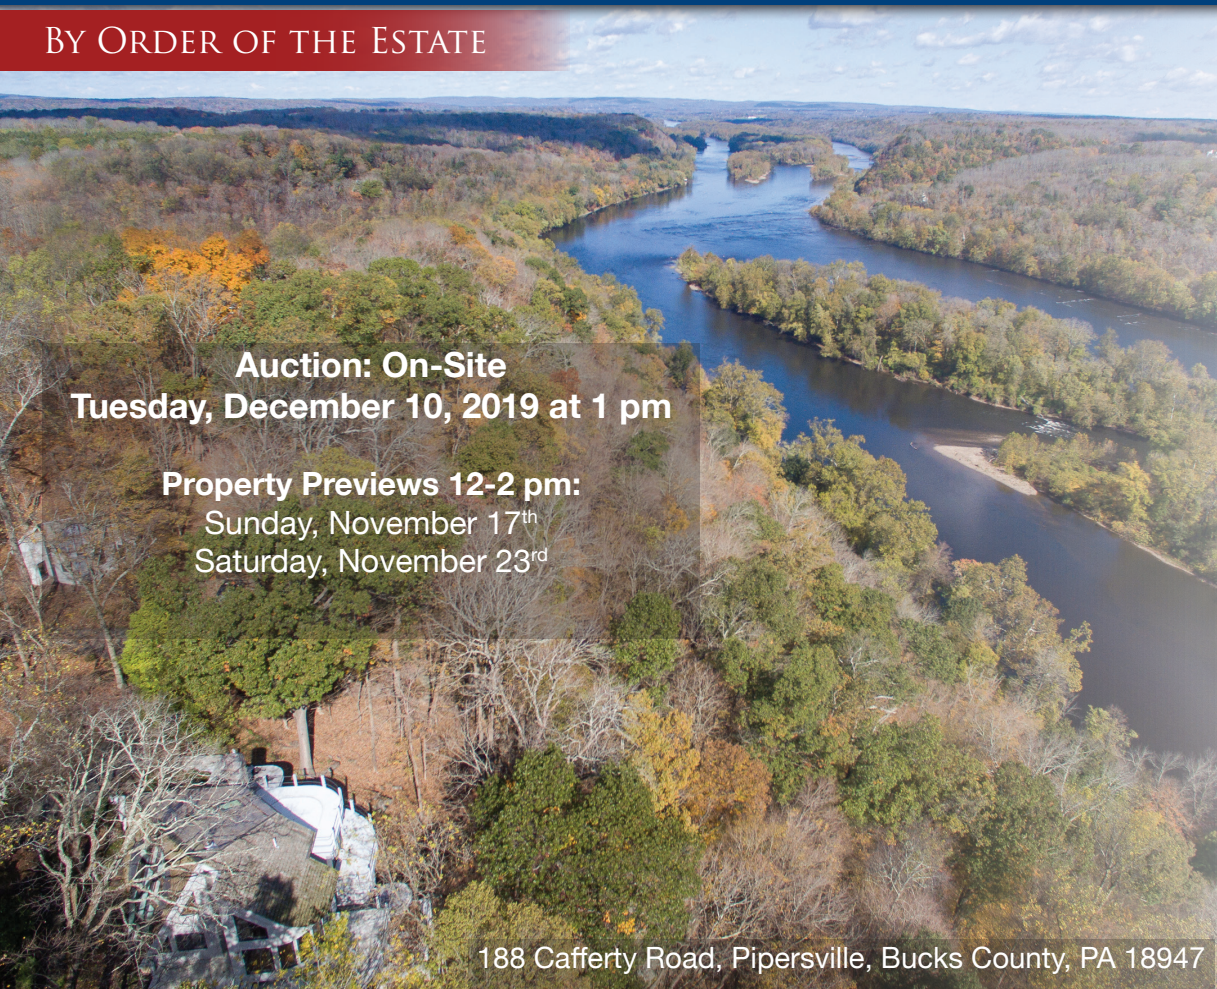

# AUCTION

ARTISAN RETREAT OVERLOOKING  
THE DELAWARE RIVER

14.45+/- SECLUDED ACRES IN BUCKS COUNTY  
PIPERSVILLE, PA

# SPECTACULAR VIEWS OF THE DELAWARE RIVER & PRAHLS ISLAND

BY ORDER OF THE ESTATE

**Auction: On-Site**

**Tuesday, December 10, 2019 at 1 pm**

**Property Previews 12-2 pm:**

Sunday, November 17<sup>th</sup>

Saturday, November 23<sup>rd</sup>

188 Cafferty Road, Pipersville, Bucks County, PA 18947

On Top of the Ridge

Separate Building with Mirrored Architecture Includes Large Guest Suite