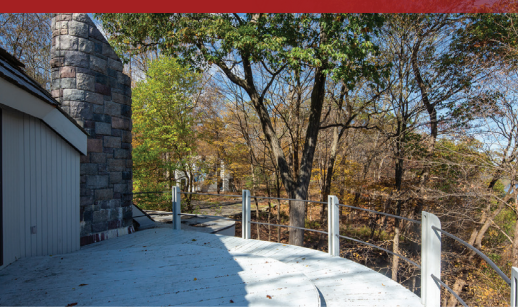

AUCTION

ARTISAN SHOWPLACE RETREAT IN BUCKS COUNTY
ON 14.45+/- ACRES

DECEMBER 10TH

BY ORDER OF THE ESTATE

Max Spann Real Estate & Auction Co.
P. O. Box 4992
Clinton, New Jersey 08809

A licensed PA Real Estate Broker

A Licensed PA Real Estate Broker

Robert L. Dann PA Auctioneer #AU005609

In Cooperation with Briggs Auction

Offices: New York, NY | Clinton, NJ | Naples, FL

888-299-1438 | maxspann.com

Bid On Site or On-Line!

Get the Max Spann Smartphone App or go on-line

BY ORDER OF THE ESTATE

DECEMBER 10TH

AUCTION

ARTISAN RETREAT OVERLOOKING
THE DELAWARE RIVER

14.45+/- SECLUDED ACRES IN BUCKS COUNTY
PIPERSVILLE, PA