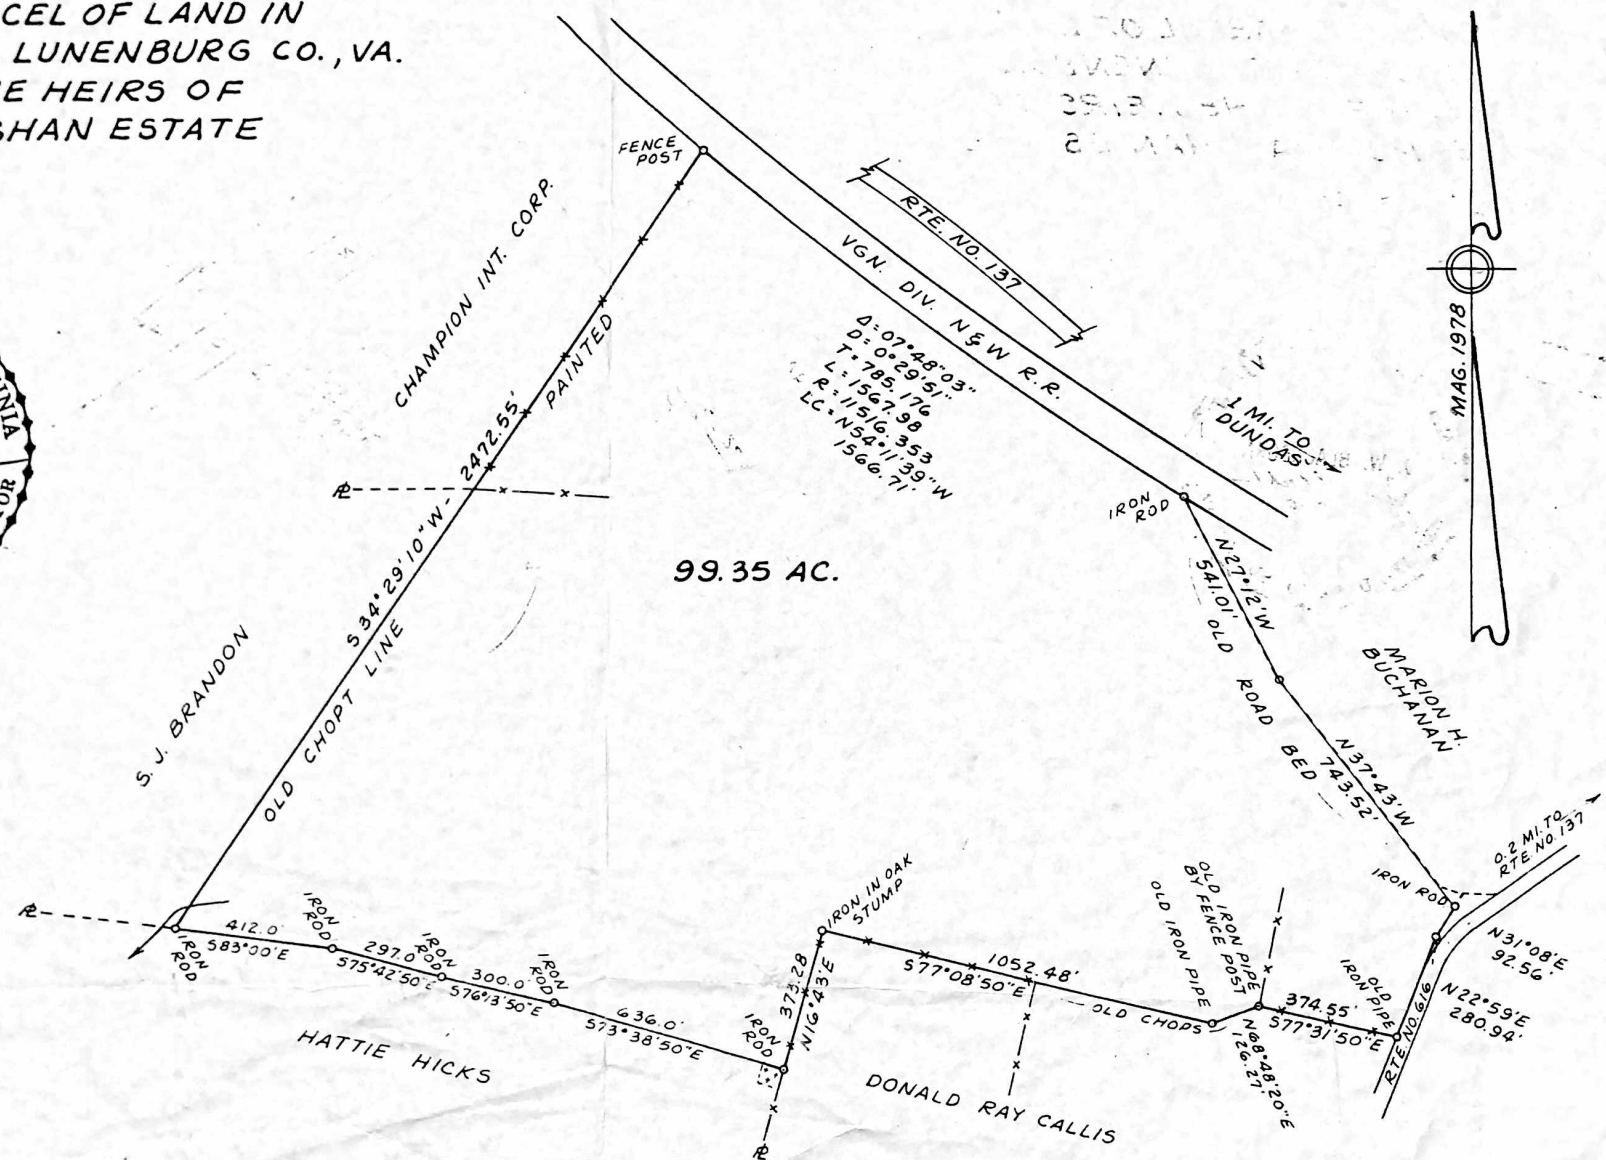

PLAT SHOWING PARCEL OF LAND IN
 LOCH LEVEN DIST., LUNENBURG CO., VA.
 SURVEYED FOR THE HEIRS OF
 THE VERNON VAUGHAN ESTATE

SCALE: 1" = 400'

DEC. 1978
 F.B. #156-51

BY: BLACKBURN & BLACKBURN
 ENGINEERING-SURVEYING
 ROUTE 1, BOX 4
 KENBRIDGE, VA. 23944