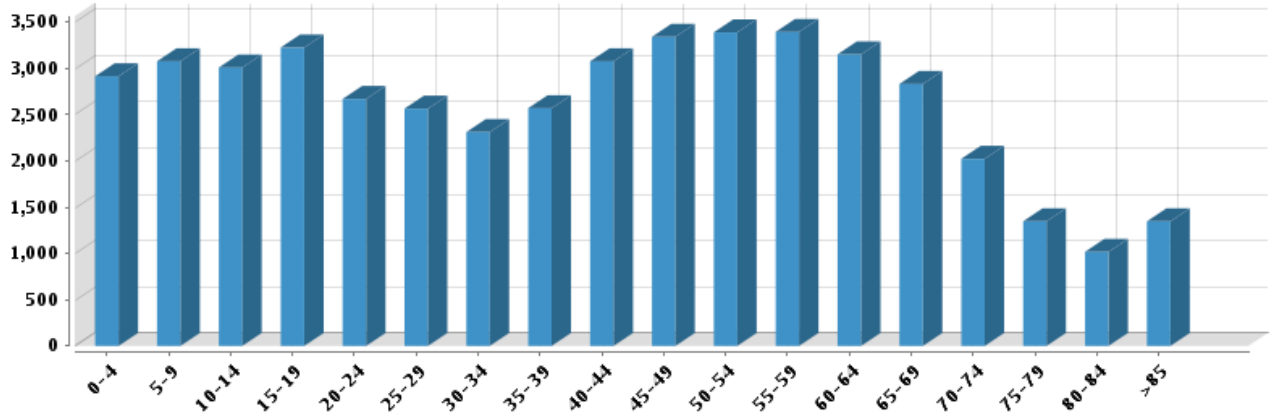

**Demographics**

Based on ZIP Code: **07052**

**Population**

*Summary*

Estimated Population: **47,260**  
 Population Growth (since 2010): **2.4%**  
 Population Density (ppl / mile): **3,919**  
 Median Age: **42.09**

*Household*

Number of Households: **17,164**  
 Household Size (ppl): **3**  
 Households w/ Children: **5,536**

*Age*

*Gender*

*Marital Status*

**Housing**

*Summary*

Median Home Sale Price: **\$355,000**  
 Median Year Built: **1953**