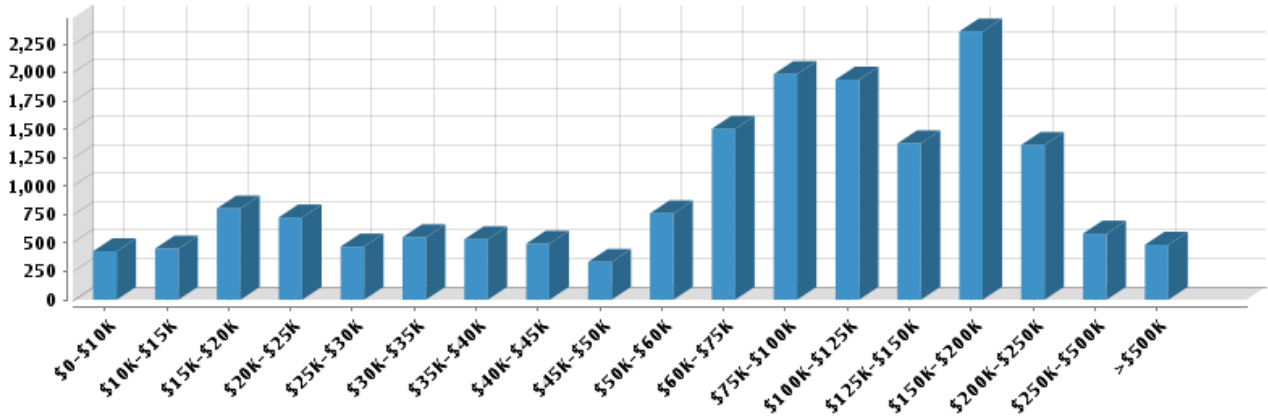

*Household*

Number of Households: **17,164**  
 Household Size (ppl): **3**  
 Households w/ Children: **5,536**

*Age*

*Gender*

*Marital Status*

**Housing**

*Summary*

Median Home Sale Price: **\$355,000**  
 Median Year Built: **1953**

*Stability*

Data not available

Quality of Life

Workers by Industry

Agricultural, Forestry, Fishing:	35
Construction:	444
Manufacturing:	333
Transportation and Communications:	189
Wholesale Trade:	81
Retail Trade:	1,092
Finance, Insurance and Real Estate:	391
Services:	868
Public Administration:	1,649
Unclassified:	66

Workforce

Household Income

Average Household Income: **\$125,341**

Average Per Capita Income: **\$46,647**

**Commute Method**

**Weather**

January High Temp (avg °F):	<b>36.3</b>
January Low Temp (avg °F):	<b>18.9</b>
July High Temp (avg °F):	<b>84.3</b>
July Low Temp (avg °F):	<b>62.2</b>
Annual Precipitation (inches):	<b>51.9</b>