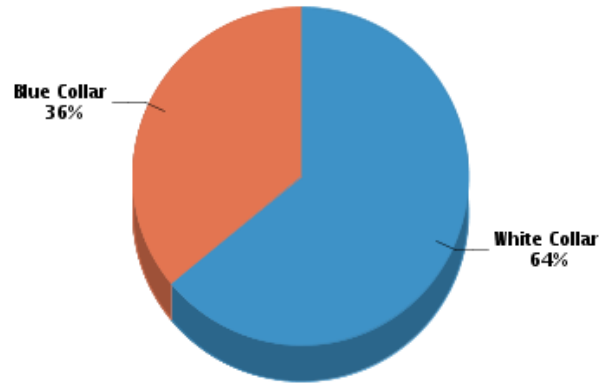

Quality of Life

Workers by Industry

Agricultural, Forestry, Fishing:	35
Construction:	444
Manufacturing:	333
Transportation and Communications:	189
Wholesale Trade:	81
Retail Trade:	1,092
Finance, Insurance and Real Estate:	391
Services:	868
Public Administration:	1,649
Unclassified:	66

Workforce

Household Income

Average Household Income: **$125,341**

Average Per Capita Income: **$46,647**