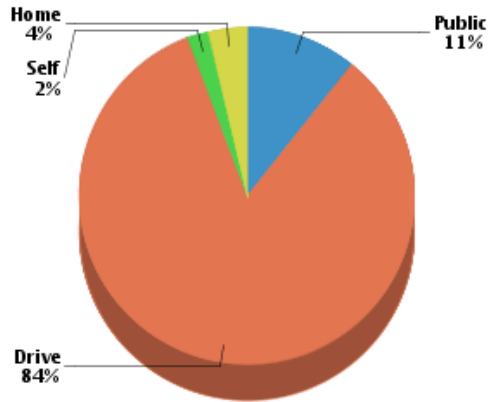

*Stability*

Data not available

Quality of Life

Workers by Industry

Agricultural, Forestry, Fishing:	35
Construction:	444
Manufacturing:	333
Transportation and Communications:	189
Wholesale Trade:	81
Retail Trade:	1,092
Finance, Insurance and Real Estate:	391
Services:	868
Public Administration:	1,649
Unclassified:	66

Workforce

Household Income

Average Household Income: **\$125,341**

Average Per Capita Income: **\$46,647**

**Commute Method**

**Weather**

January High Temp (avg °F):	<b>36.3</b>
January Low Temp (avg °F):	<b>18.9</b>
July High Temp (avg °F):	<b>84.3</b>
July Low Temp (avg °F):	<b>62.2</b>
Annual Precipitation (inches):	<b>51.9</b>

**Education**

**Educational Climate Index (1)**

**Highest Level Attained**

Less than 9th grade:	<b>1,582</b>
Some High School:	<b>1,209</b>
High School Graduate:	<b>7,740</b>
Some College:	<b>4,415</b>
Associate Degree:	<b>1,844</b>
Bachelor's Degree:	<b>9,003</b>
Graduate Degree:	<b>6,569</b>