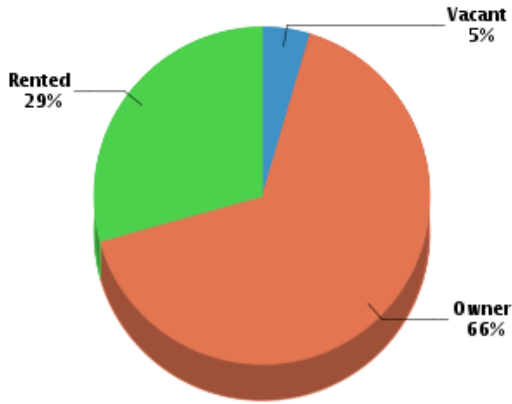

*Stability*

Data not available

Quality of Life

Workers by Industry

Agricultural, Forestry, Fishing:	35
Construction:	444
Manufacturing:	333
Transportation and Communications:	189
Wholesale Trade:	81
Retail Trade:	1,092
Finance, Insurance and Real Estate:	391
Services:	868
Public Administration:	1,649
Unclassified:	66