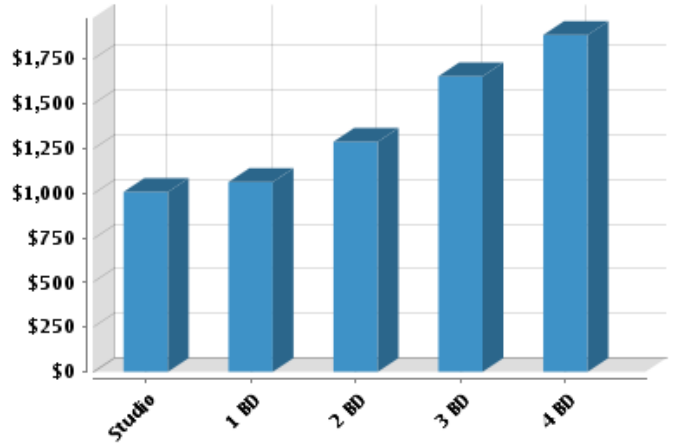

Quality of Life

Workers by Industry

Agricultural, Forestry, Fishing:	35
Construction:	444
Manufacturing:	333
Transportation and Communications:	189
Wholesale Trade:	81
Retail Trade:	1,092
Finance, Insurance and Real Estate:	391
Services:	868
Public Administration:	1,649
Unclassified:	66