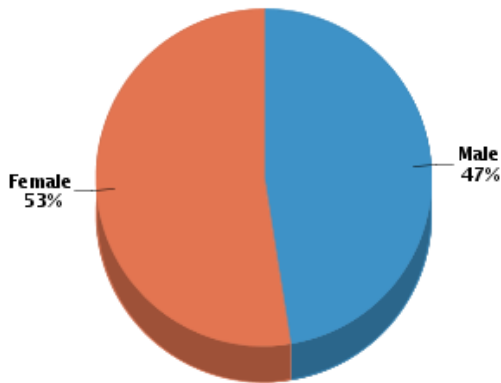

Demographics

Based on ZIP Code: **07052**

Population

Summary

Estimated Population: **47,260**
Population Growth (since 2010): **2.4%**
Population Density (ppl / mile): **3,919**
Median Age: **42.09**

Household

Number of Households: **17,164**
Household Size (ppl): **3**
Households w/ Children: **5,536**

Age

Gender

Marital Status

Housing

Summary

Median Home Sale Price: **$355,000**
Median Year Built: **1953**

Stability

Data not available