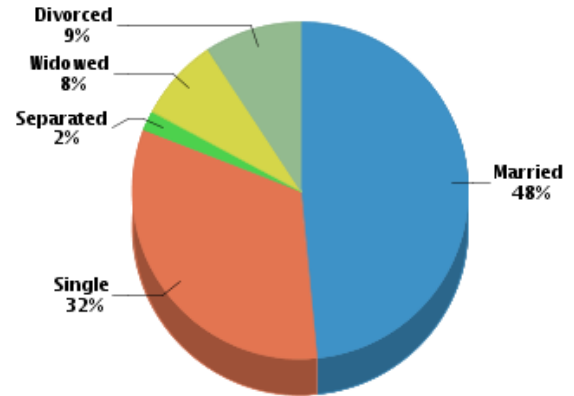

**Demographics**

Based on ZIP Code: **07052**

**Population**

*Summary*

Estimated Population: **47,260**  
 Population Growth (since 2010): **2.4%**  
 Population Density (ppl / mile): **3,919**  
 Median Age: **42.09**

*Household*

Number of Households: **17,164**  
 Household Size (ppl): **3**  
 Households w/ Children: **5,536**

*Age*

*Gender*

*Marital Status*

**Housing**

*Summary*

Median Home Sale Price: **\$355,000**  
 Median Year Built: **1953**

*Stability*

Data not available

Quality of Life

Workers by Industry

Agricultural, Forestry, Fishing:	35
Construction:	444
Manufacturing:	333
Transportation and Communications:	189
Wholesale Trade:	81
Retail Trade:	1,092
Finance, Insurance and Real Estate:	391
Services:	868
Public Administration:	1,649
Unclassified:	66