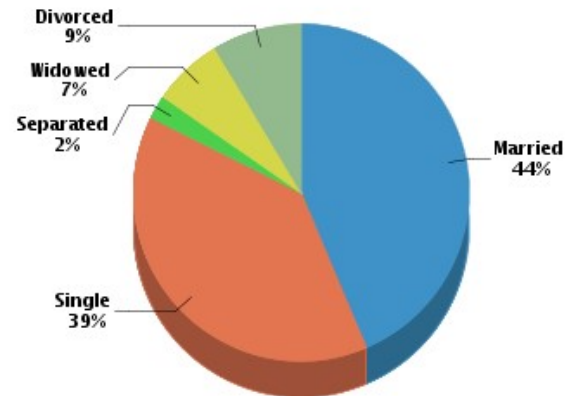

29 Florence Ave, Bloomfield, NJ 07003-5745, Essex County

Demographics

Based on ZIP Code: **07003**

Population

Summary

Estimated Population: **50,216**
 Population Growth (since 2010): **6.1%**
 Population Density (ppl / mile): **9,497**
 Median Age: **39.35**

Household

Number of Households: **19,502**
 Household Size (ppl): **3**
 Households w/ Children: **5,544**

Age

Gender

Marital Status

Housing

Summary

Median Home Sale Price: **\$299,450**
 Median Year Built: **1948**

Stability

Data not available

Occupancy

Fair Market Rents (County)

Quality of Life

Workers by Industry

Agricultural, Forestry, Fishing:	6
Construction:	543
Manufacturing:	705
Transportation and Communications:	66
Wholesale Trade:	150
Retail Trade:	2,519
Finance, Insurance and Real Estate:	592
Services:	1,088
Public Administration:	975
Unclassified:	51