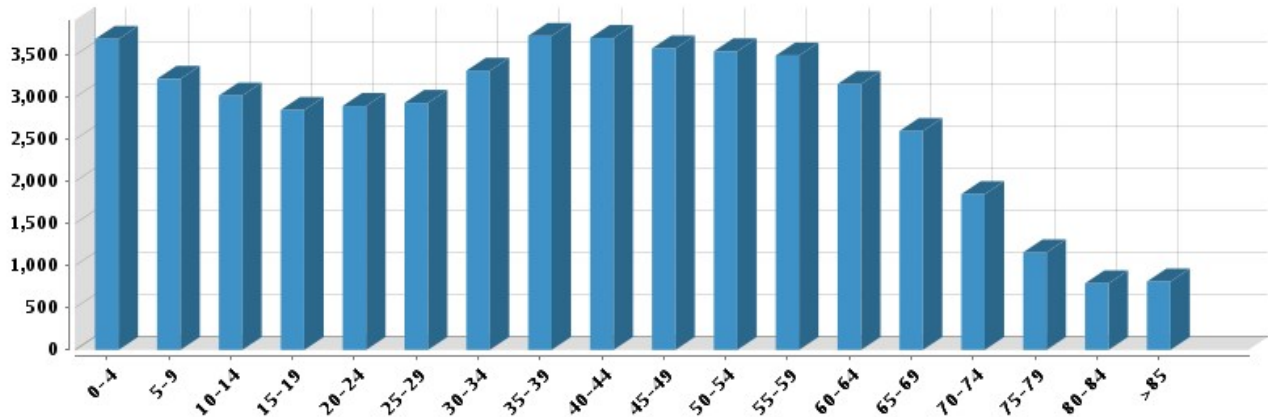

29 Florence Ave, Bloomfield, NJ 07003-5745, Essex County

Demographics

Based on ZIP Code: **07003**

Population

Summary

Estimated Population: **50,216**
 Population Growth (since 2010): **6.1%**
 Population Density (ppl / mile): **9,497**
 Median Age: **39.35**

Household

Number of Households: **19,502**
 Household Size (ppl): **3**
 Households w/ Children: **5,544**

Age

Gender

Marital Status

Housing

Summary

Median Home Sale Price: **\$299,450**
 Median Year Built: **1948**