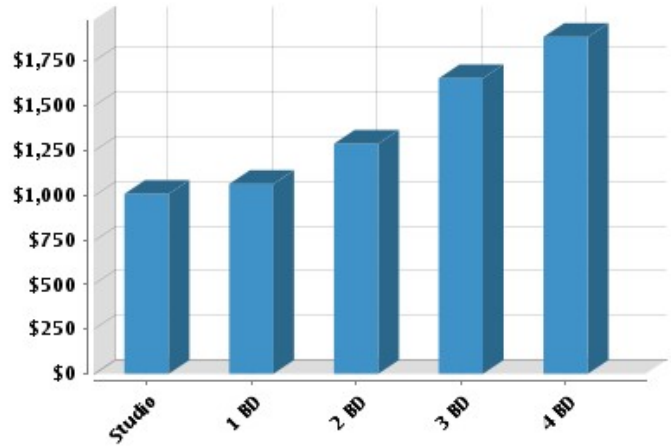

Fair Market Rents (County)

Quality of Life

Workers by Industry

Agricultural, Forestry, Fishing:	6
Construction:	543
Manufacturing:	705
Transportation and Communications:	66
Wholesale Trade:	150
Retail Trade:	2,519
Finance, Insurance and Real Estate:	592
Services:	1,088
Public Administration:	975
Unclassified:	51