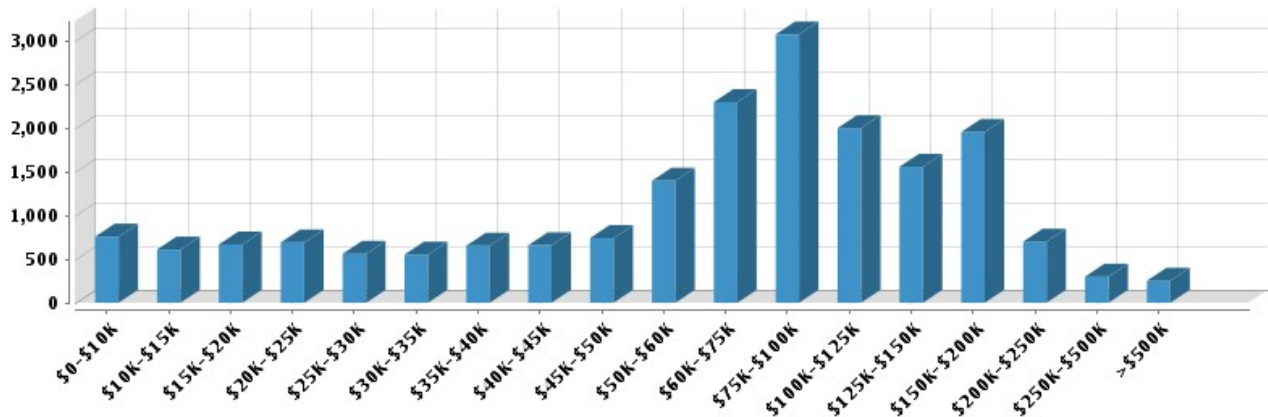

Household

Number of Households: **19,502**
 Household Size (ppl): **3**
 Households w/ Children: **5,544**

Age

Gender

Marital Status

Housing

Summary

Median Home Sale Price: **\$299,450**
 Median Year Built: **1948**

Stability

Data not available

Occupancy

Fair Market Rents (County)

Quality of Life

Workers by Industry

Agricultural, Forestry, Fishing:	6
Construction:	543
Manufacturing:	705
Transportation and Communications:	66
Wholesale Trade:	150
Retail Trade:	2,519
Finance, Insurance and Real Estate:	592
Services:	1,088
Public Administration:	975
Unclassified:	51

Workforce

Household Income

Average Household Income: **\$91,944**

Average Per Capita Income: **\$36,022**

Commute Method

Weather

January High Temp (avg °F):	37.86
January Low Temp (avg °F):	21.5
July High Temp (avg °F):	85.38
July Low Temp (avg °F):	66.32
Annual Precipitation (inches):	49.36