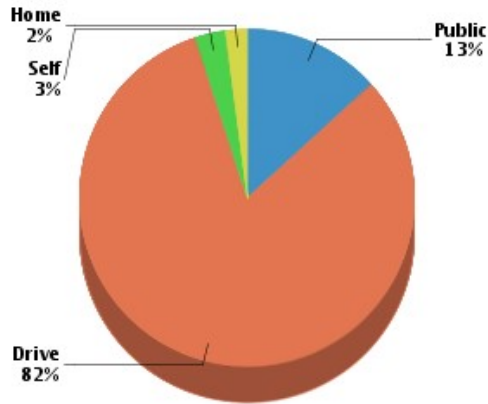

Stability

Data not available

Occupancy

Fair Market Rents (County)

Quality of Life

Workers by Industry

Agricultural, Forestry, Fishing:	6
Construction:	543
Manufacturing:	705
Transportation and Communications:	66
Wholesale Trade:	150
Retail Trade:	2,519
Finance, Insurance and Real Estate:	592
Services:	1,088
Public Administration:	975
Unclassified:	51

Workforce

Household Income

Average Household Income: **\$91,944**

Average Per Capita Income: **\$36,022**

Commute Method

Weather

January High Temp (avg °F):	37.86
January Low Temp (avg °F):	21.5
July High Temp (avg °F):	85.38
July Low Temp (avg °F):	66.32
Annual Precipitation (inches):	49.36