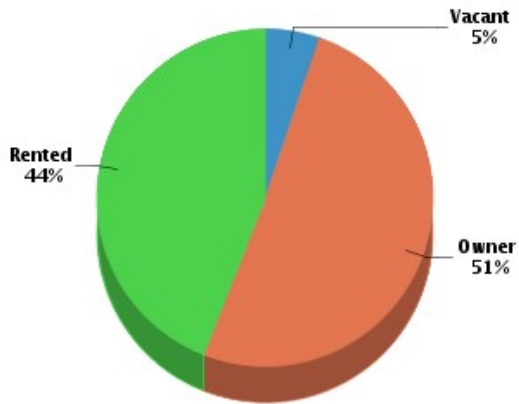

Household

Number of Households: **19,502**
 Household Size (ppl): **3**
 Households w/ Children: **5,544**

Age

Gender

Marital Status

Housing

Summary

Median Home Sale Price: **\$299,450**
 Median Year Built: **1948**

Stability

Data not available

Occupancy

Fair Market Rents (County)

Quality of Life

Workers by Industry

Agricultural, Forestry, Fishing:	6
Construction:	543
Manufacturing:	705
Transportation and Communications:	66
Wholesale Trade:	150
Retail Trade:	2,519
Finance, Insurance and Real Estate:	592
Services:	1,088
Public Administration:	975
Unclassified:	51