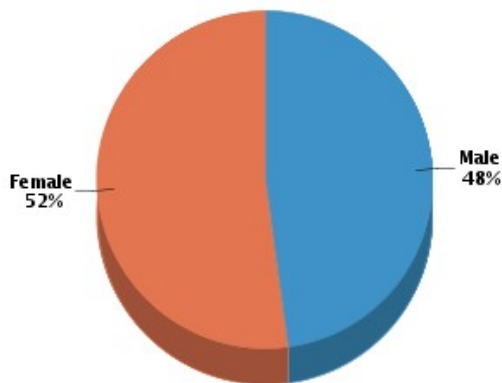

29 Florence Ave, Bloomfield, NJ 07003-5745, Essex County

Demographics

Based on ZIP Code: **07003**

Population

Summary

Estimated Population: **50,216**
Population Growth (since 2010): **6.1%**
Population Density (ppl / mile): **9,497**
Median Age: **39.35**

Household

Number of Households: **19,502**
Household Size (ppl): **3**
Households w/ Children: **5,544**

Age

Gender

Marital Status

Housing

Summary

Median Home Sale Price: **$299,450**
Median Year Built: **1948**

Stability

Data not available