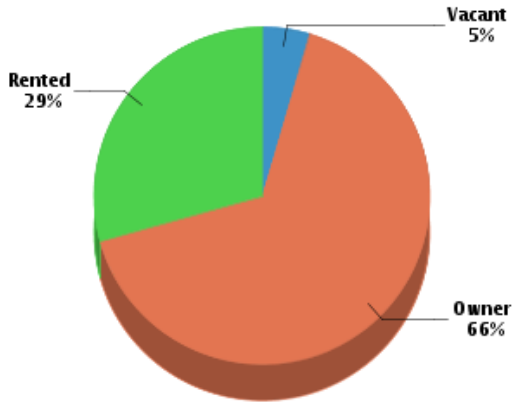

Household

Number of Households: **17,164**
 Household Size (ppl): **3**
 Households w/ Children: **5,536**

Age

Gender

Marital Status

Housing

Summary

Median Home Sale Price: **\$355,000**
 Median Year Built: **1953**

Stability

Data not available

Quality of Life

Workers by Industry

Agricultural, Forestry, Fishing:	35
Construction:	444
Manufacturing:	333
Transportation and Communications:	189
Wholesale Trade:	81
Retail Trade:	1,092
Finance, Insurance and Real Estate:	391
Services:	868
Public Administration:	1,649
Unclassified:	66