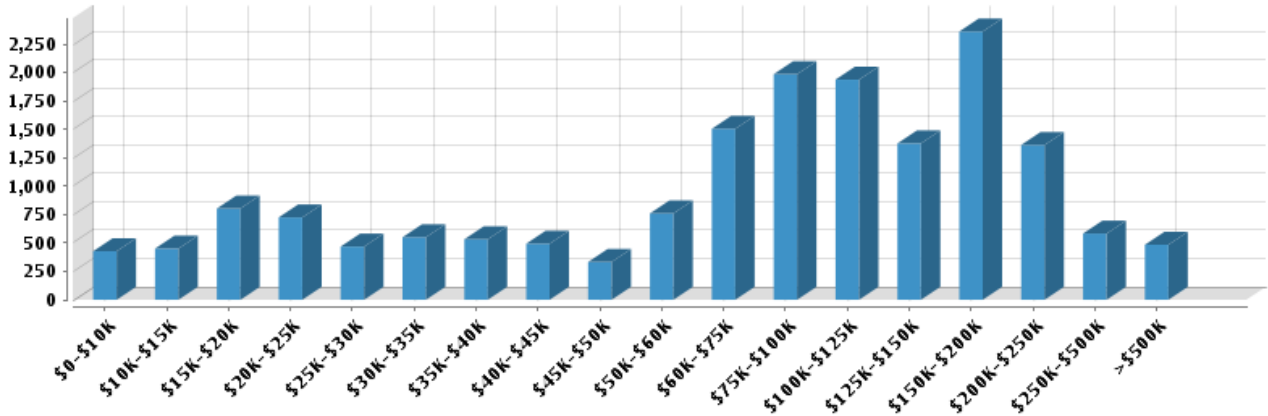

Household

Number of Households: **17,164**
 Household Size (ppl): **3**
 Households w/ Children: **5,536**

Age

Gender

Marital Status

Housing

Summary

Median Home Sale Price: **\$355,000**
 Median Year Built: **1953**

Stability

Data not available

Quality of Life

Workers by Industry

Agricultural, Forestry, Fishing:	35
Construction:	444
Manufacturing:	333
Transportation and Communications:	189
Wholesale Trade:	81
Retail Trade:	1,092
Finance, Insurance and Real Estate:	391
Services:	868
Public Administration:	1,649
Unclassified:	66

Workforce

Household Income

Average Household Income: **\$125,341**

Average Per Capita Income: **\$46,647**

Commute Method

Weather

January High Temp (avg °F):	36.3
January Low Temp (avg °F):	18.9
July High Temp (avg °F):	84.3
July Low Temp (avg °F):	62.2
Annual Precipitation (inches):	51.9