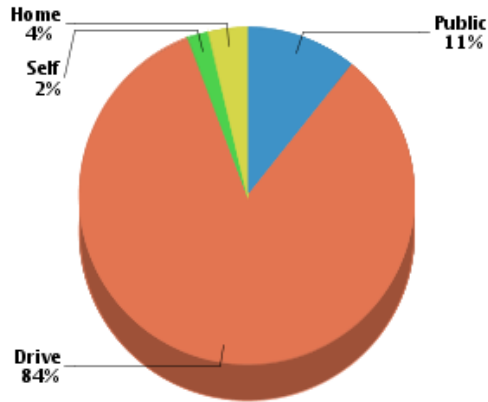

Stability

Data not available

Quality of Life

Workers by Industry

Agricultural, Forestry, Fishing:	35
Construction:	444
Manufacturing:	333
Transportation and Communications:	189
Wholesale Trade:	81
Retail Trade:	1,092
Finance, Insurance and Real Estate:	391
Services:	868
Public Administration:	1,649
Unclassified:	66

Workforce

Household Income

Average Household Income: **\$125,341**

Average Per Capita Income: **\$46,647**

Commute Method

Weather

January High Temp (avg °F):	36.3
January Low Temp (avg °F):	18.9
July High Temp (avg °F):	84.3
July Low Temp (avg °F):	62.2
Annual Precipitation (inches):	51.9