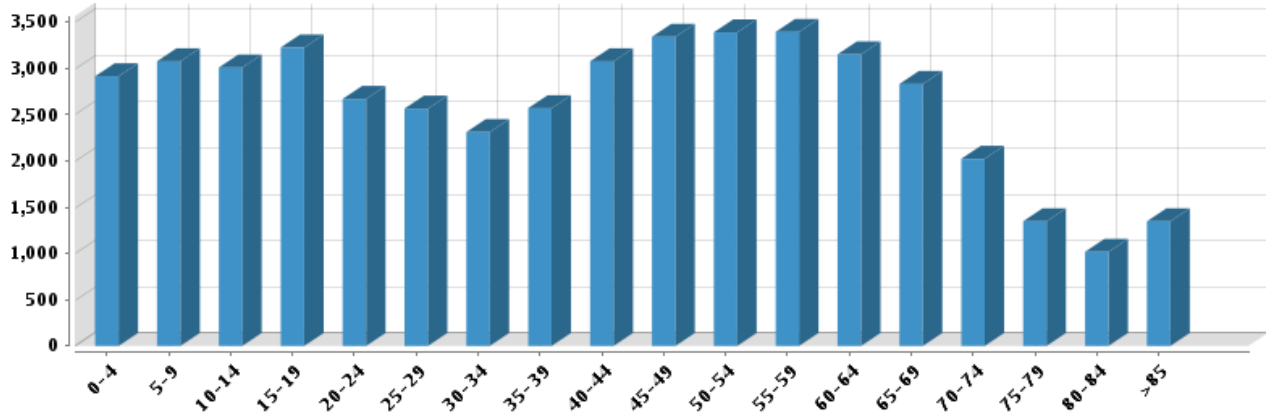

40 Davey Dr #63, West Orange, NJ 07052-2176, Essex County

Demographics

Based on ZIP Code: **07052**

Population

Summary

Estimated Population: **47,260**
 Population Growth (since 2010): **2.4%**
 Population Density (ppl / mile): **3,919**
 Median Age: **42.09**

Household

Number of Households: **17,164**
 Household Size (ppl): **3**
 Households w/ Children: **5,536**

Age

Gender

Marital Status

Housing

Summary

Median Home Sale Price: **\$355,000**
 Median Year Built: **1953**