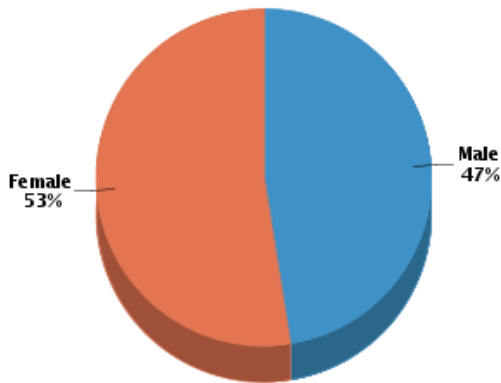

40 Davey Dr #63, West Orange, NJ 07052-2176, Essex County

Demographics

Based on ZIP Code: **07052**

Population

Summary

Estimated Population: **47,260**
Population Growth (since 2010): **2.4%**
Population Density (ppl / mile): **3,919**
Median Age: **42.09**

Household

Number of Households: **17,164**
Household Size (ppl): **3**
Households w/ Children: **5,536**

Age

Gender

Marital Status

Housing

Summary

Median Home Sale Price: **$355,000**
Median Year Built: **1953**

Stability

Data not available