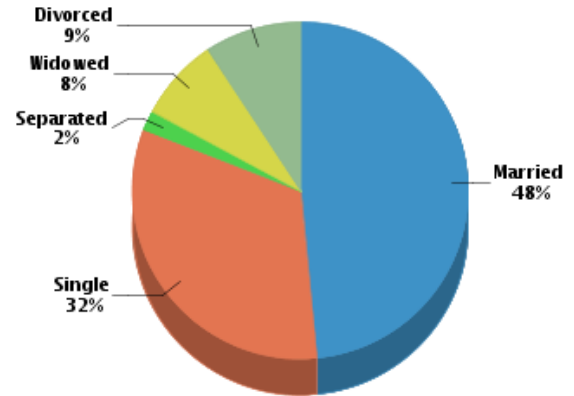

40 Davey Dr #63, West Orange, NJ 07052-2176, Essex County

Demographics

Based on ZIP Code: **07052**

Population

Summary

Estimated Population: **47,260**
 Population Growth (since 2010): **2.4%**
 Population Density (ppl / mile): **3,919**
 Median Age: **42.09**

Household

Number of Households: **17,164**
 Household Size (ppl): **3**
 Households w/ Children: **5,536**

Age

Gender

Marital Status

Housing

Summary

Median Home Sale Price: **\$355,000**
 Median Year Built: **1953**

Stability

Data not available

Quality of Life

Workers by Industry

Agricultural, Forestry, Fishing:	35
Construction:	444
Manufacturing:	333
Transportation and Communications:	189
Wholesale Trade:	81
Retail Trade:	1,092
Finance, Insurance and Real Estate:	391
Services:	868
Public Administration:	1,649
Unclassified:	66