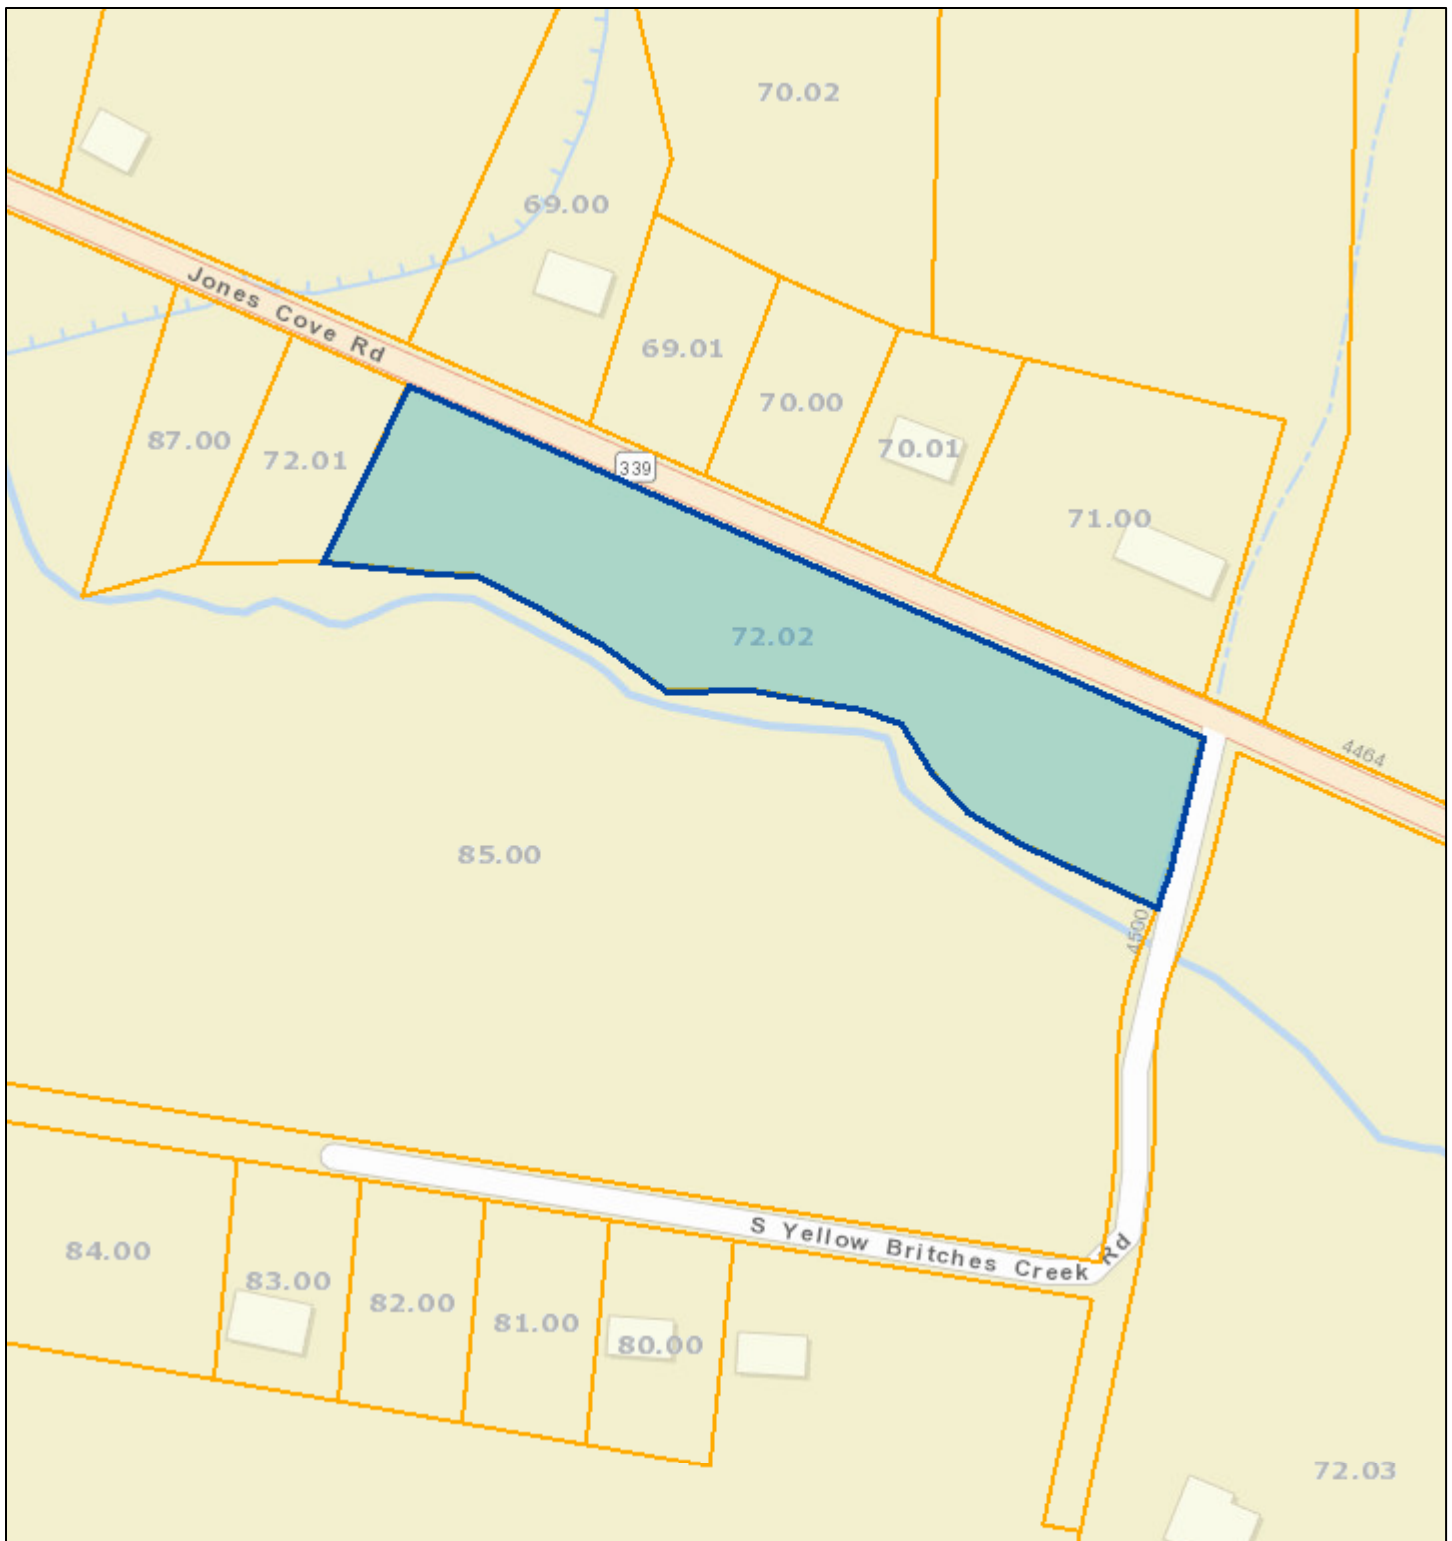

Sevier County - Parcel: 077 072.02

Date: March 6, 2019
County: Sevier
Owner: FAST & EASY FOOD STORES
Address: JONES COVE RD
Parcel Number: 077 072.02
Deeded Acreage: 1.92
Calculated Acreage: 0
Date of Imagery: 2015

TN Comptroller - OLG
State of Tennessee, Comptroller of the Treasury, Office of Local Government (OLG)
Sources: Esri, HERE, Garmin, USGS, Intermap, INCREMENT P, NRCan, Esri Japan, METI, Esri China (Hong Kong), Esri Korea, Esri (Thailand),

The property lines are compiled from information maintained by your local county Assessor's office but are not conclusive evidence of property ownership in any court of law.