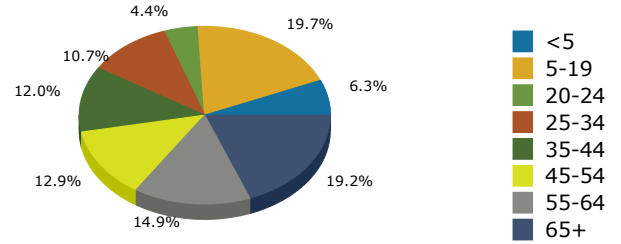

# Graphic Profile

27028  
 27028, Mocksville, North Carolina  
 Drive Time: 5 minute radius

Prepared By Kyle Swicegood, CCIM, Broker  
 Latitude: 35.95374  
 Longitude: -80.52347

2019 Population by Race

2019 Population by Age