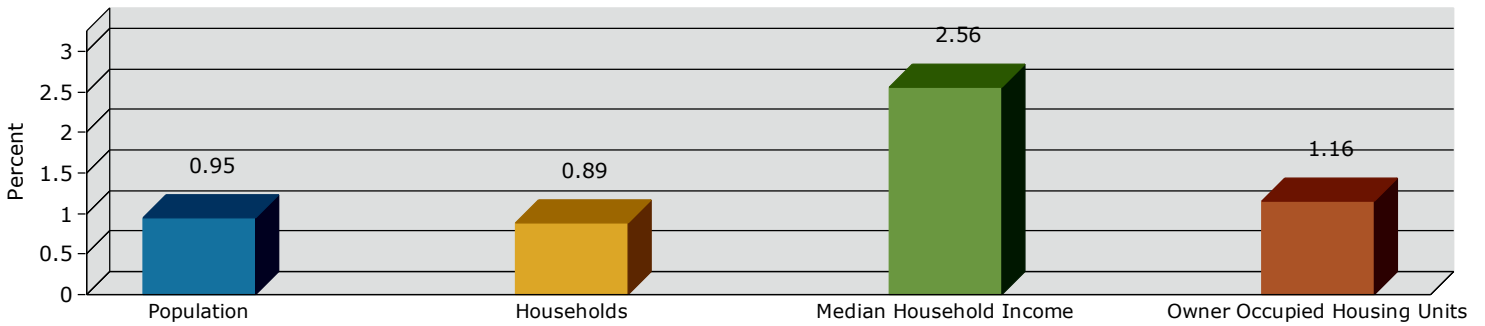

2019-2024 Annual Growth Rate