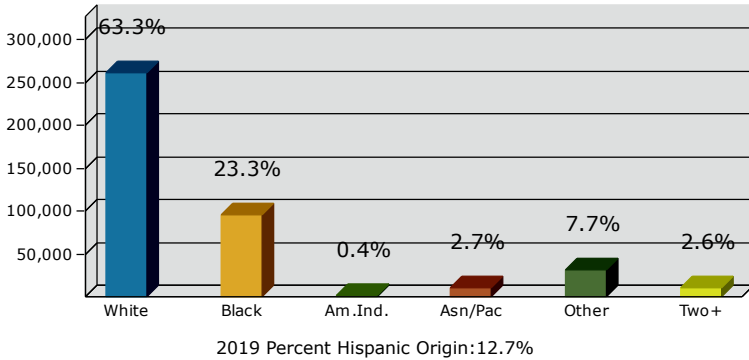

Graphic Profile

27028
27028, Mocksville, North Carolina
Drive Time: 30 minute radius

Prepared By Kyle Swicegood, CCIM, Broker
Latitude: 35.95374
Longitude: -80.52347

2019 Population by Race