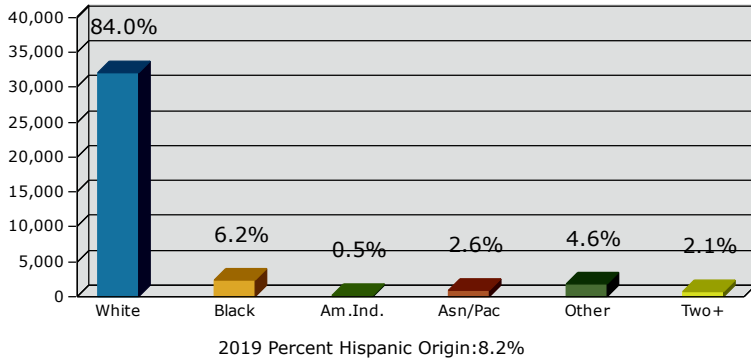

Graphic Profile

27028
27028, Mocksville, North Carolina
Drive Time: 15 minute radius

Prepared By Kyle Swicegood, CCIM, Broker
Latitude: 35.95374
Longitude: -80.52347

2019 Population by Race