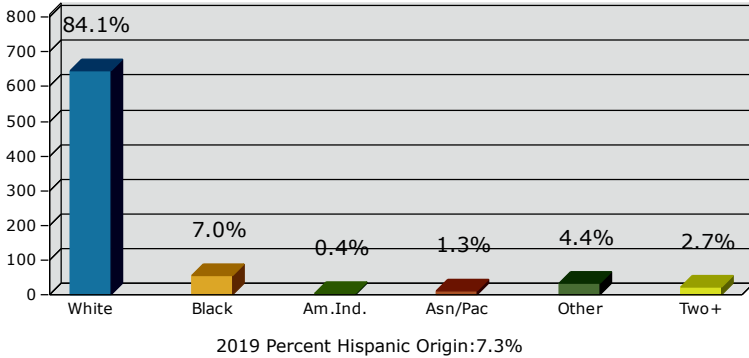

# Graphic Profile

27028  
 27028, Mocksville, North Carolina  
 Drive Time: 5 minute radius

Prepared By Kyle Swicegood, CCIM, Broker  
 Latitude: 35.95374  
 Longitude: -80.52347

2019 Population by Race

2019 Population by Age