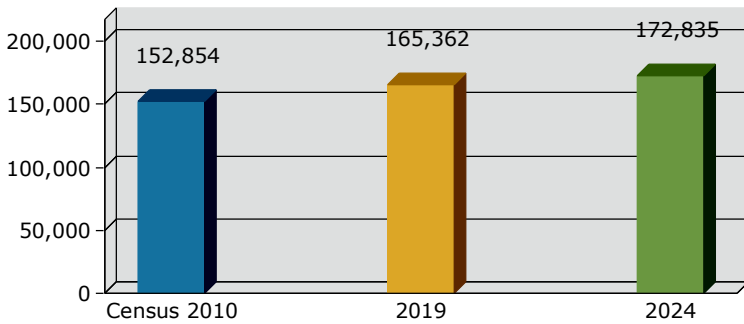

2019 Population by Age

Households

2019 Home Value

2019-2024 Annual Growth Rate

Household Income

Source: U.S. Census Bureau, Census 2010 Summary File 1. Esri forecasts for 2019 and 2024.

# Graphic Profile

27028  
 27028, Mocksville, North Carolina  
 Drive Time: 30 minute radius

Prepared By Kyle Swicegood, CCIM, Broker  
 Latitude: 35.95374  
 Longitude: -80.52347

2019 Population by Race