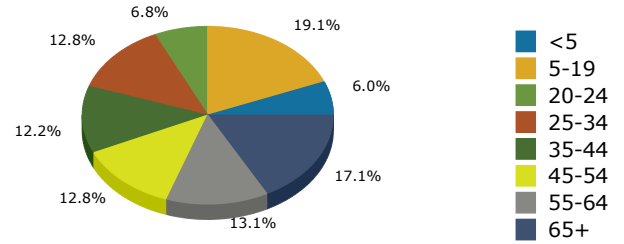

2019 Population by Age

Households

2019 Home Value

2019-2024 Annual Growth Rate

Household Income

Source: U.S. Census Bureau, Census 2010 Summary File 1. Esri forecasts for 2019 and 2024.

# Graphic Profile

27028  
 27028, Mocksville, North Carolina  
 Drive Time: 30 minute radius

Prepared By Kyle Swicegood, CCIM, Broker  
 Latitude: 35.95374  
 Longitude: -80.52347

2019 Population by Race