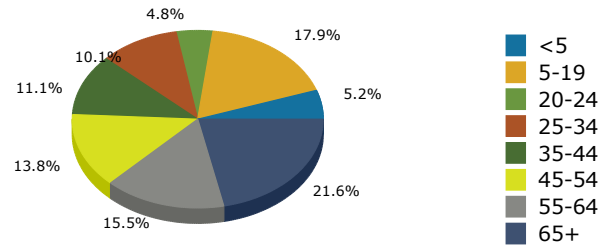

# Graphic Profile

27028  
 27028, Mocksville, North Carolina  
 Drive Time: 15 minute radius

Prepared By Kyle Swicegood, CCIM, Broker  
 Latitude: 35.95374  
 Longitude: -80.52347

2019 Population by Race

2019 Population by Age

Households

2019 Home Value

2019-2024 Annual Growth Rate

Household Income

Source: U.S. Census Bureau, Census 2010 Summary File 1. Esri forecasts for 2019 and 2024.