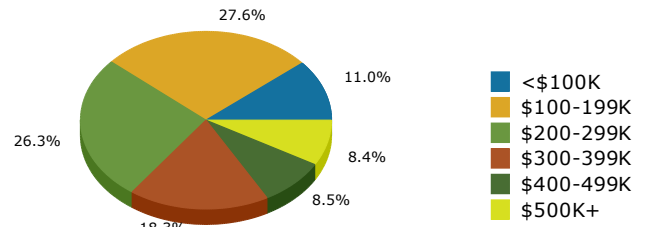

# Graphic Profile

27028  
 27028, Mocksville, North Carolina  
 Drive Time: 15 minute radius

Prepared By Kyle Swicegood, CCIM, Broker  
 Latitude: 35.95374  
 Longitude: -80.52347

2019 Population by Race

2019 Population by Age

Households

2019 Home Value

2019-2024 Annual Growth Rate

Household Income

Source: U.S. Census Bureau, Census 2010 Summary File 1. Esri forecasts for 2019 and 2024.