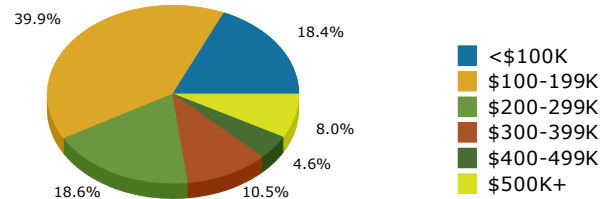

2019 Population by Age

Households

2019 Home Value

2019-2024 Annual Growth Rate

Household Income

Source: U.S. Census Bureau, Census 2010 Summary File 1. Esri forecasts for 2019 and 2024.