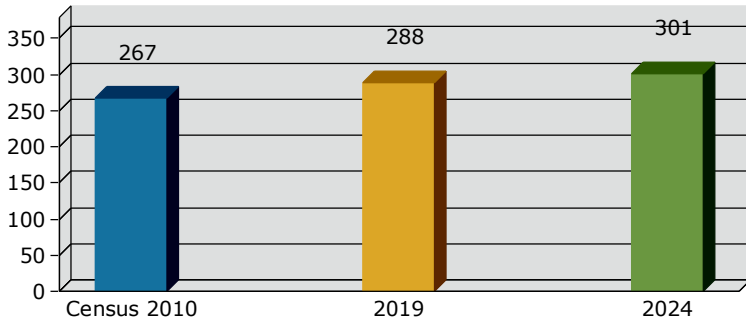

# Graphic Profile

27028  
 27028, Mocksville, North Carolina  
 Drive Time: 5 minute radius

Prepared By Kyle Swicegood, CCIM, Broker  
 Latitude: 35.95374  
 Longitude: -80.52347

2019 Population by Race

2019 Population by Age

Households

2019 Home Value

2019-2024 Annual Growth Rate

Household Income

Source: U.S. Census Bureau, Census 2010 Summary File 1. Esri forecasts for 2019 and 2024.