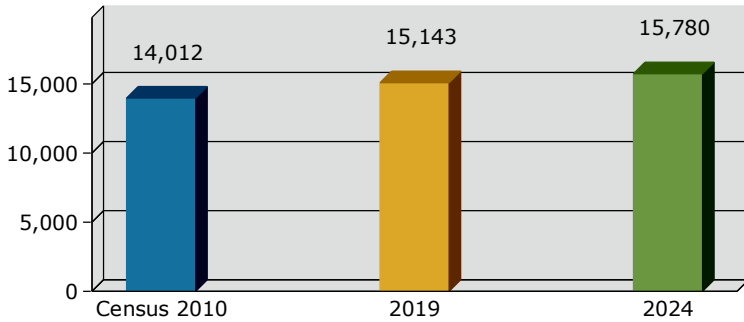

# Graphic Profile

27028  
 27028, Mocksville, North Carolina  
 Drive Time: 15 minute radius

Prepared By Kyle Swicegood, CCIM, Broker  
 Latitude: 35.95374  
 Longitude: -80.52347

2019 Population by Race

2019 Population by Age

Households

2019 Home Value

2019-2024 Annual Growth Rate

Household Income

Source: U.S. Census Bureau, Census 2010 Summary File 1. Esri forecasts for 2019 and 2024.