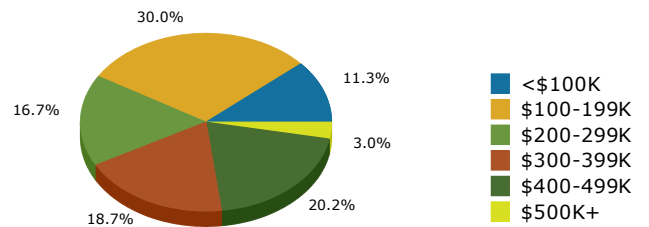

2019 Home Value