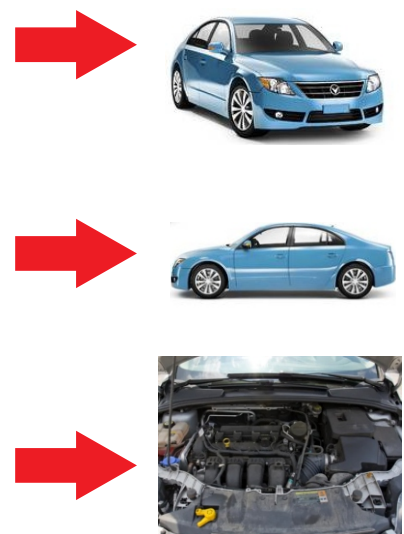

2 Watch the video or select image to expand to a separate tab.

This screenshot shows a detailed view of a vehicle listing for a Renault Fluence 1.6 Expression. The main image is a large, high-quality photo of the car. Below the image, there's a red banner with the text '#1: RENAULT FLUENCE 1.6 EXPRESSION'. Underneath, there's a detailed description: 'VIN #: WDB93424160197931 ENGINE 3: 541948C1022129 Low mileage 119,440 km of use for the year model. Service history unknown. Truck body in good order. Chassis and engine in a working order. Interior fair. Tyres are useable. Dash / Instrumentation in working order. Truck is fitted with a skeletal body. Windscreen cracked. Batteries in a good condition. Truck is fitted with a sleeper cab, bulbar, truck aero kit, aluminum rims, radio, long range fuel tanks, tipper, hydraulics, PTO accessories.' At the bottom, there's a bidding section with a red button showing 'BID R800,000' and a 'SET MAX' button. A yellow hand cursor is pointing at the bottom right corner of the main image.

3 Multiple images of asset.