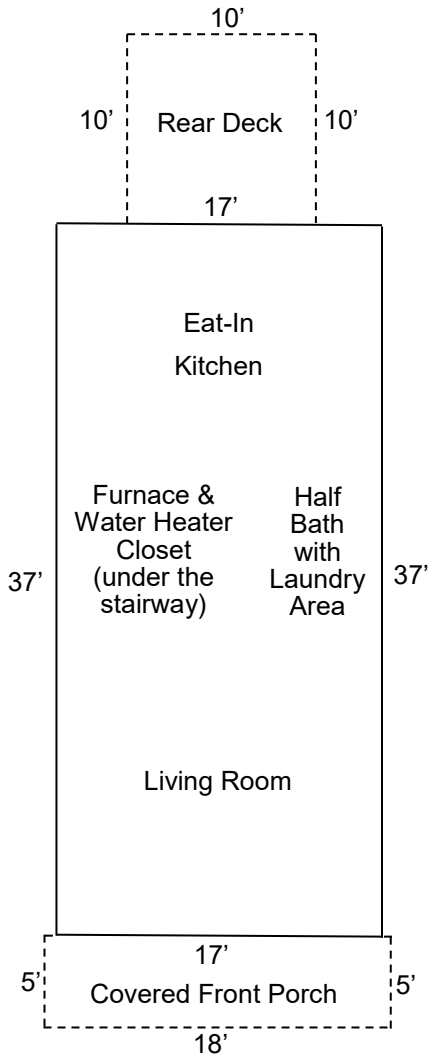

# 409 S. 18th St.

Approximate Square Footage

The 3 Bedrooms  
and the  
Full Bathroom  
are located on  
the Second Floor.

## Approx. Square Footage

$$\begin{array}{r} 37' \\ \times 17' \\ \hline 629 \text{ sq. ft.} \end{array}$$

First Floor 629 sq. ft.

Second Floor 629 sq. ft.

**Total 1,258 sq. ft.**

PVA lists 1,290 sq. ft.

**NOT TO SCALE**

**ALL MEASUREMENTS  
ARE APPROXIMATE,  
MAY HAVE BEEN  
ROUNDED AND ARE  
NOT GUARANTEED.**

*Please see "Property Photos" in "Documents" tab  
for approximate interior room measurements.*